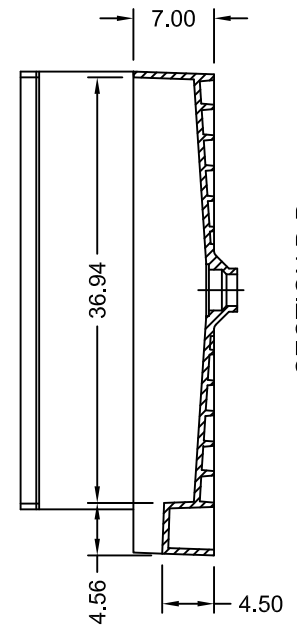

TILE REDI[®] BASE'N BENCH[®] SHOWER KIT

REDI BASE[®]
WITH REDI BENCH[®]

MODEL
4260R-RB42-KIT

(Not to scale)

SECTION A-A