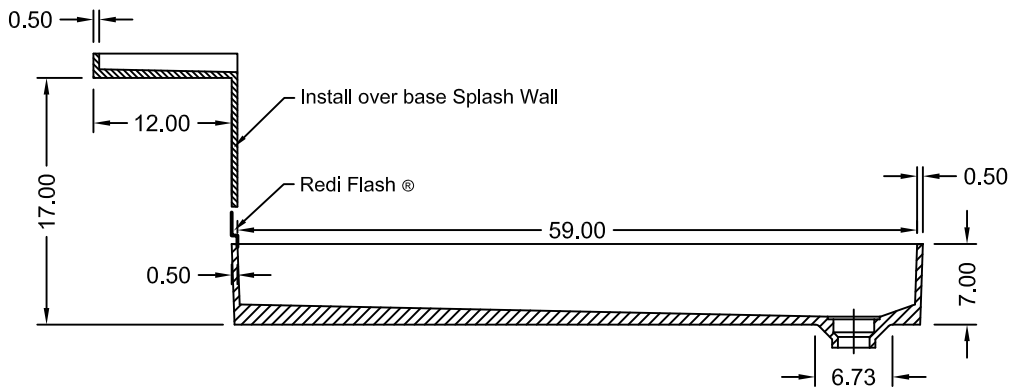

TILE REDI[®] BASE'N BENCH[®] SHOWER KIT

REDI BASE[®]
WITH REDI BENCH[®]

MODEL
4260R-RB42-KIT

(Not to scale)

SECTION A-A