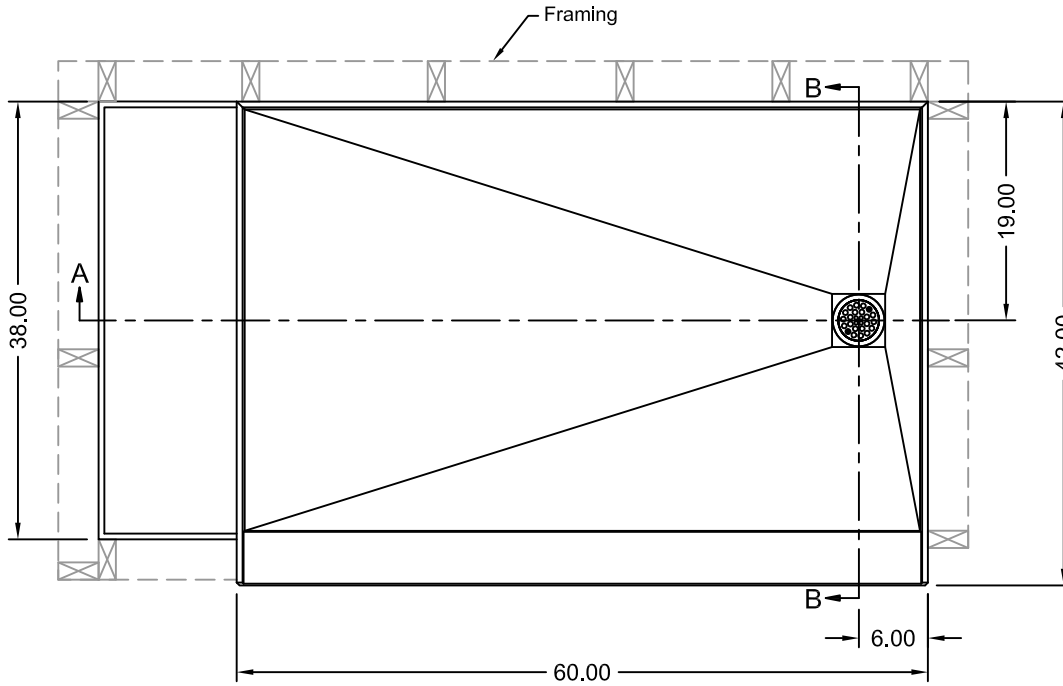

TILE REDI[®] BASE'N BENCH[®] SHOWER KIT

REDI BASE[®]
WITH REDI BENCH[®]

MODEL
4260R-RB42-KIT

(Not to scale)

SECTION A-A