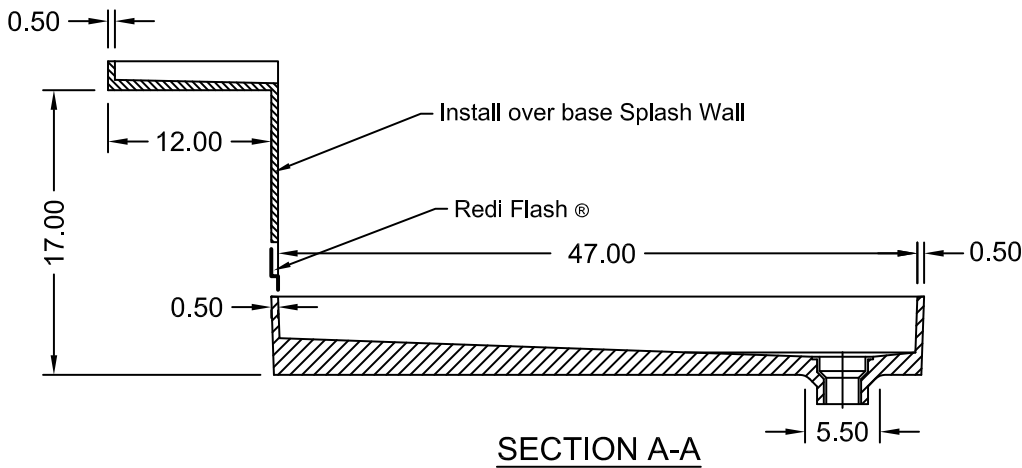

(Not to scale)

ANSI Z124.1-95 ASTM F462-79
ANSI Z124.2-95 B45.0-02
ICC/ANSI A117.1.98 B45.5-02

Toll Free: 800.232.6156
Tel: 954.323.0125
Fax: 954.344.8064

techsupport@tileredi.com
www.tileredi.com

2023.05.17