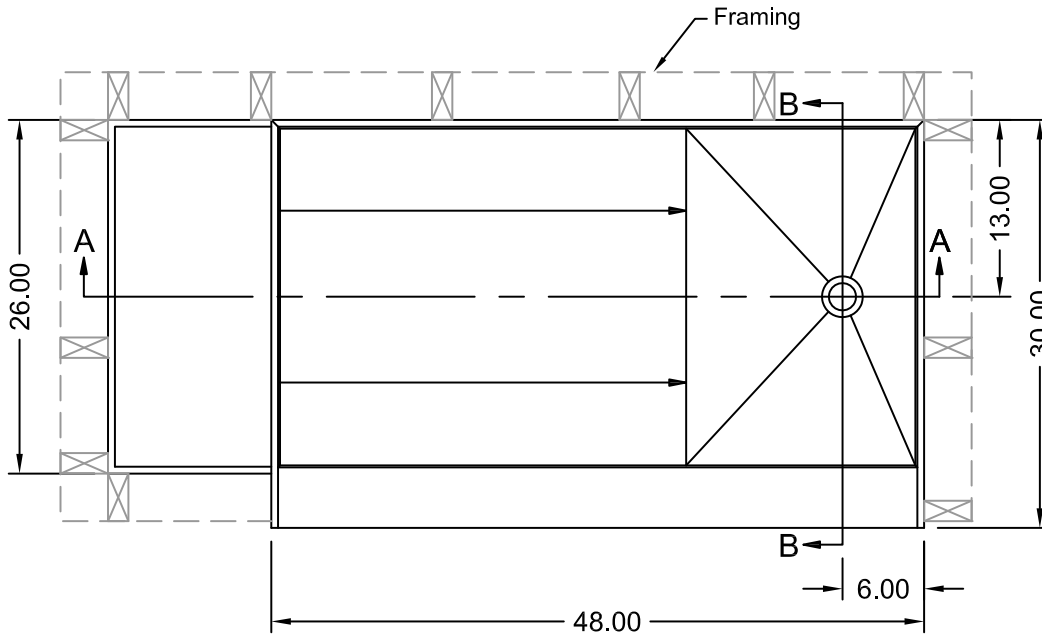

(Not to scale)

ANSI Z124.1-95 ASTM F462-79
ANSI Z124.2-95 B45.0-02
ICC/ANSI A117.1.98 B45.5-02

Toll Free: 800.232.6156
Tel: 954.323.0125
Fax: 954.344.8064

techsupport@tileredi.com
www.tileredi.com

2023.05.17