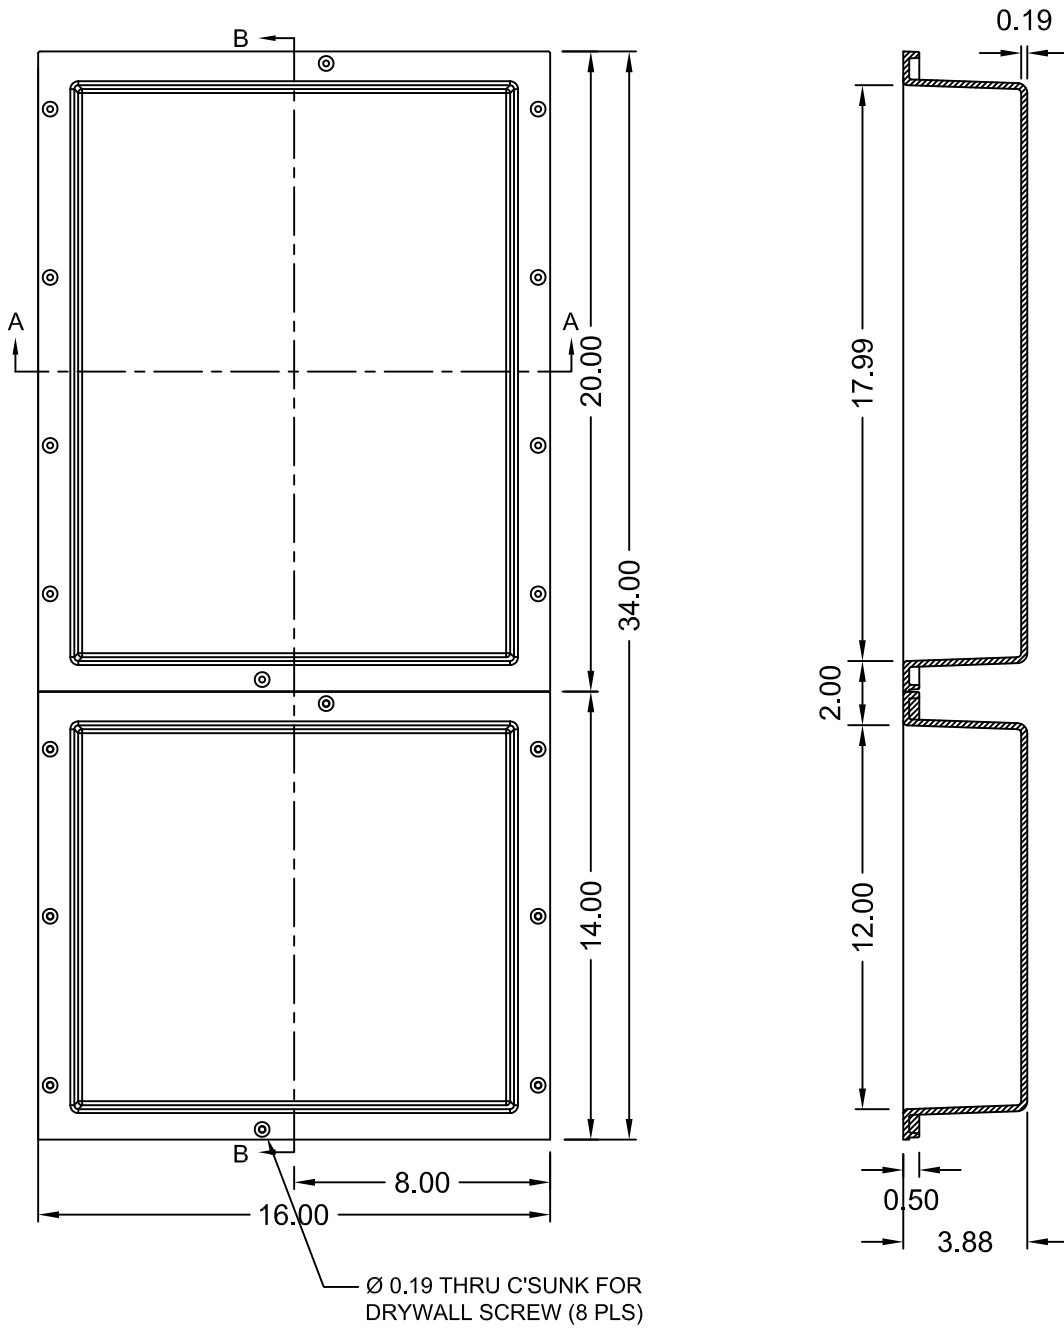

(Not to scale)

SECTION A-A

Toll Free 800.232.6156 techsupport@tileredi.com
 Tel: 954.323.0125
 Fax: 954.344.8064 www.tileredi.com

2015.03.18