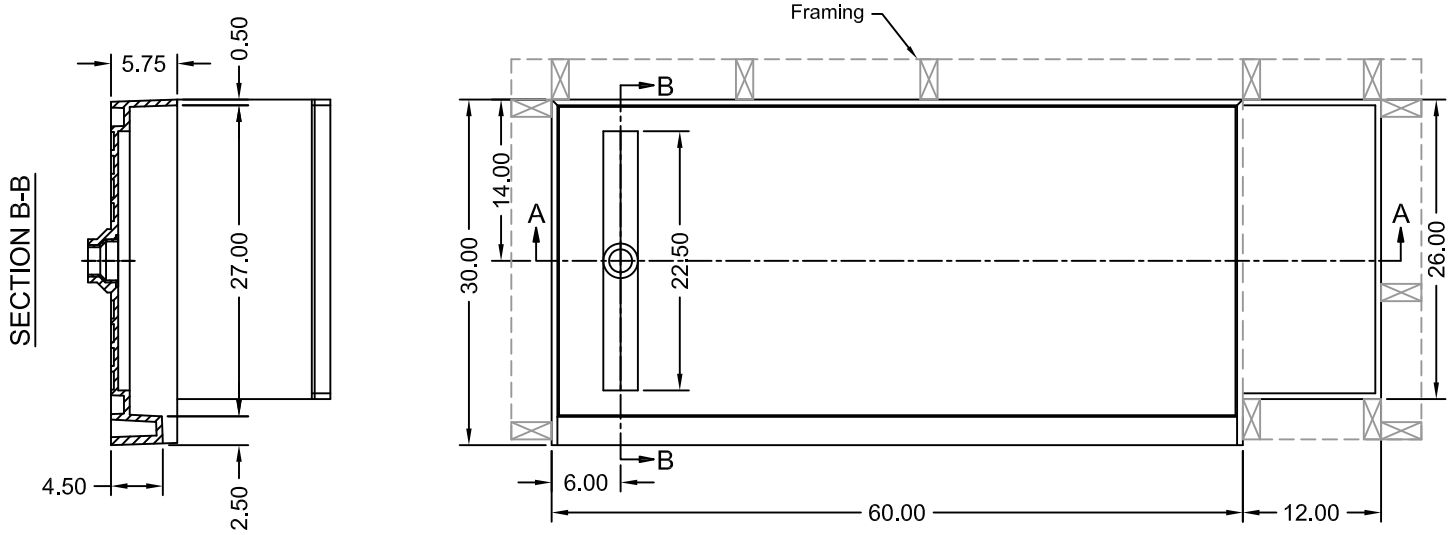

TILE REDI® BASE'N BENCH® SHOWER KIT

REDI TRENCH®
WITH REDI BENCH®

MODEL
RT3060L-PC-RB30-KIT-2.5

(Not to scale)

SECTION A-A