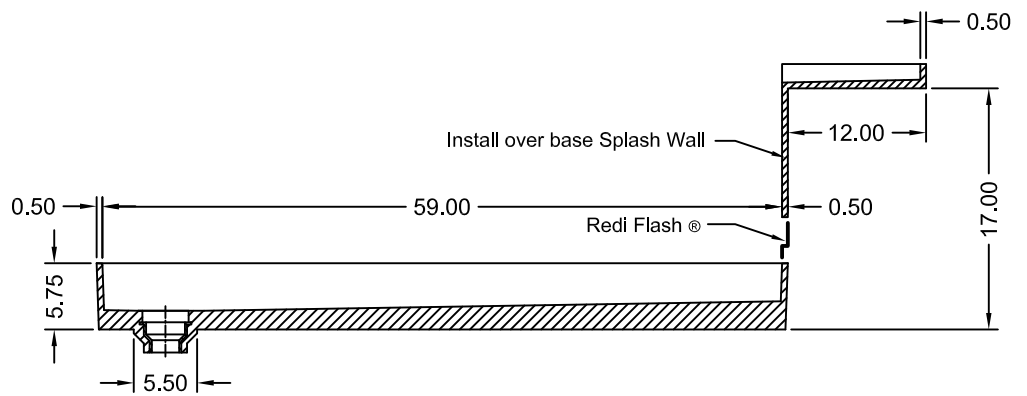

TILE REDI® BASE'N BENCH® SHOWER KIT

REDI TRENCH®
WITH REDI BENCH®

MODEL
RT3060L-PC-RB30-KIT-2.5

(Not to scale)

SECTION A-A