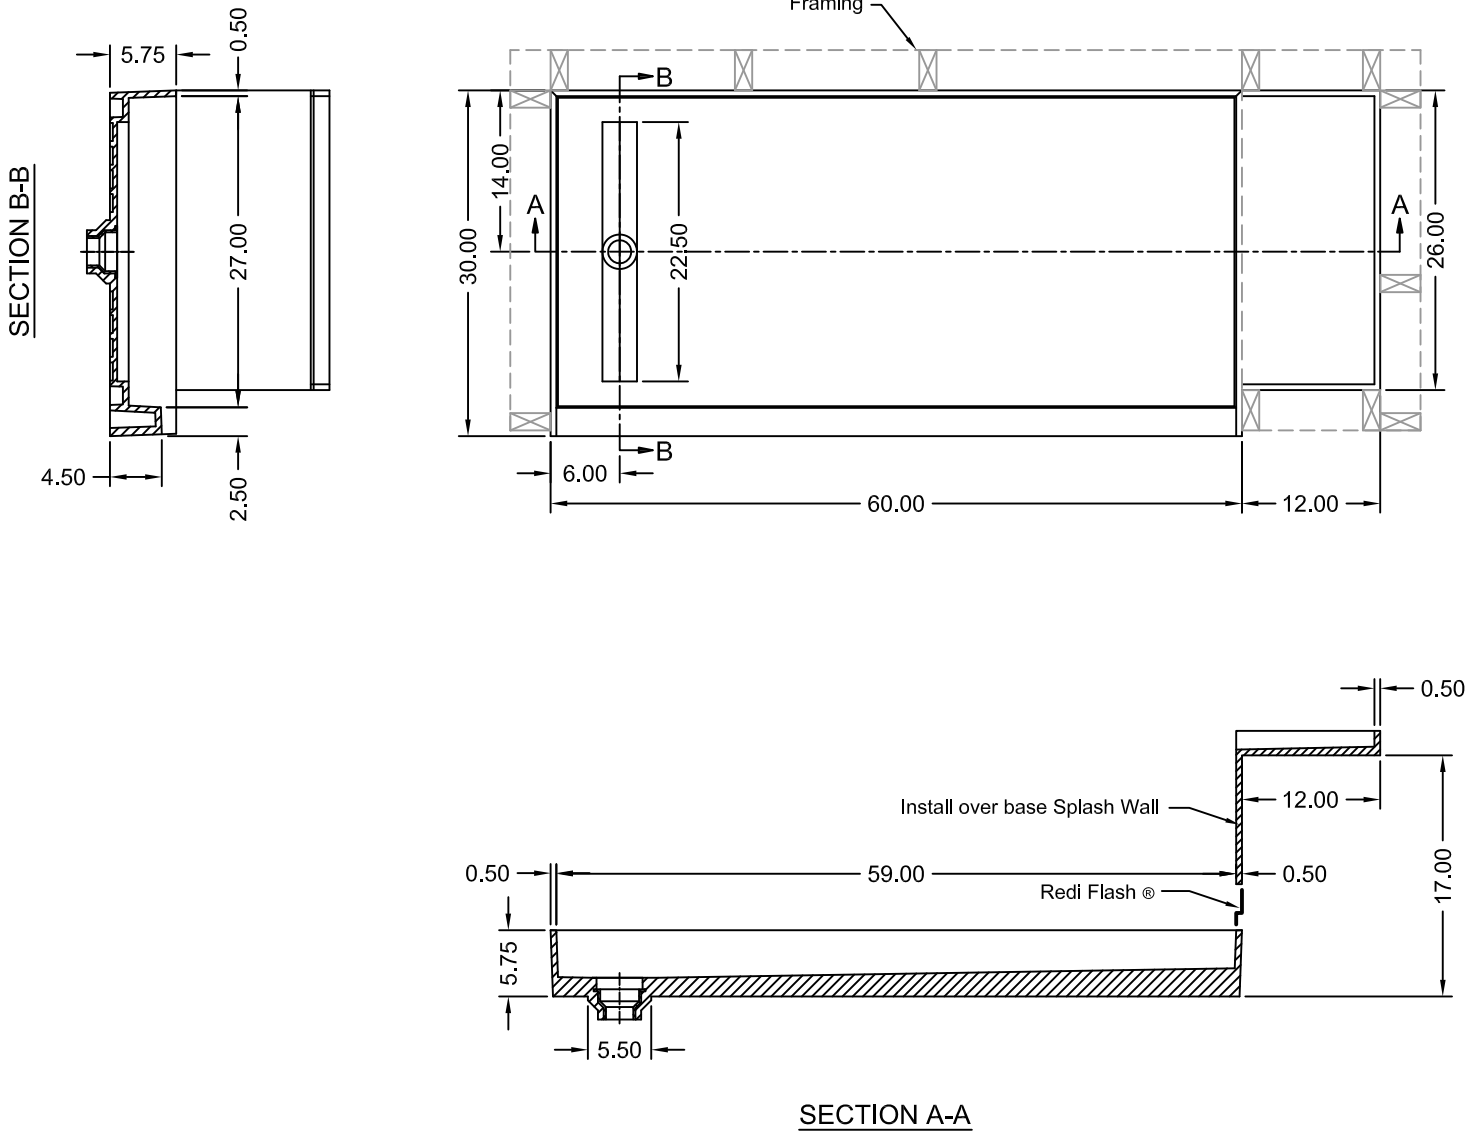

TILE REDI® BASE'N BENCH® SHOWER KIT

REDI TRENCH®
WITH REDI BENCH®

MODEL
RT3060L-SBN-RB30-KIT-2.5

(Not to scale)

SECTION A-A