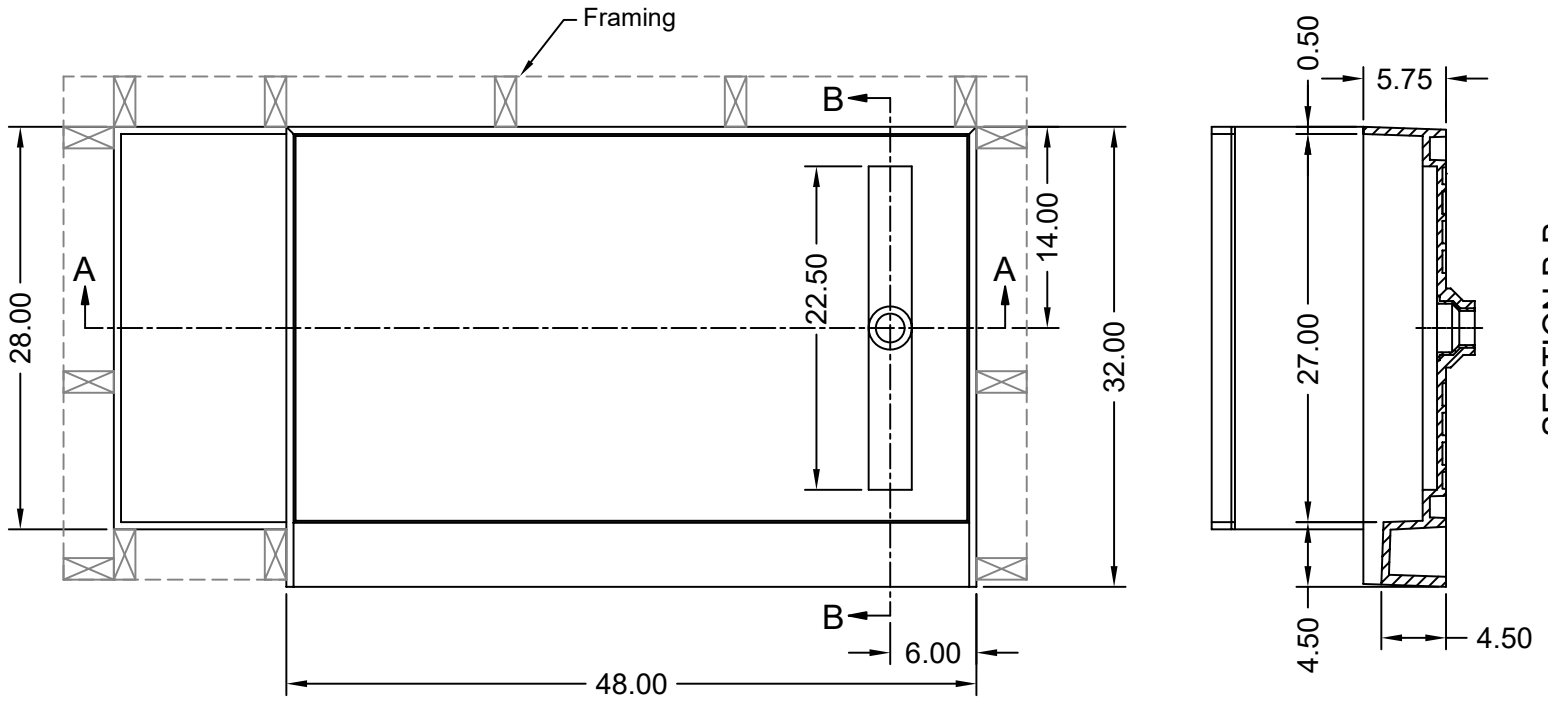

(Not to scale)

All dimensions are within tolerances of +/- 1/4" unless otherwise noted.

Toll Free: 800.232.6156 techsupport@tileredi.com
Tel: 954.323.0125
Fax: 954.344.8064 www.tileredi.com

2023.05.17