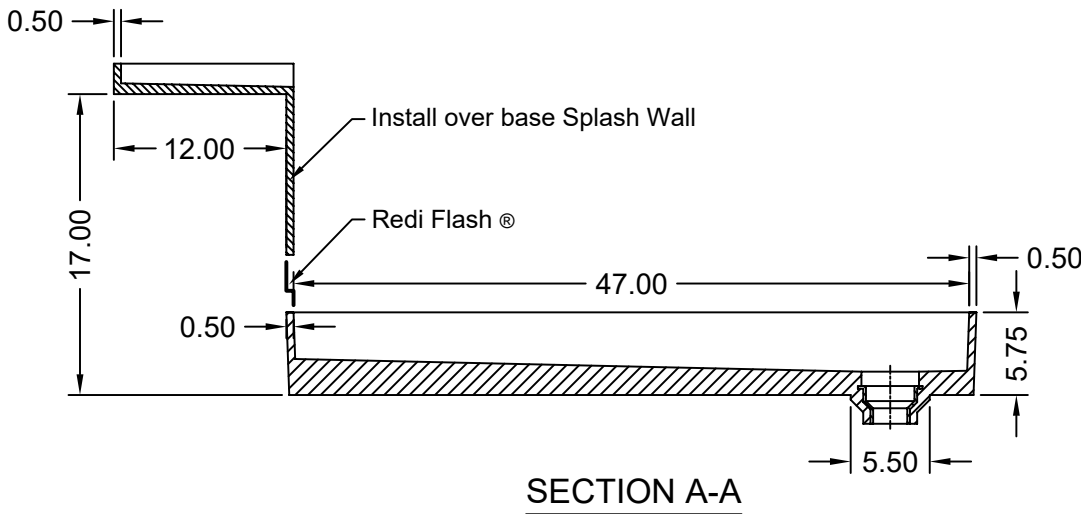

(Not to scale)

All dimensions are within tolerances of +/- 1/4" unless otherwise noted.

Toll Free: 800.232.6156 techsupport@tileredi.com
Tel: 954.323.0125
Fax: 954.344.8064 www.tileredi.com

2023.05.17