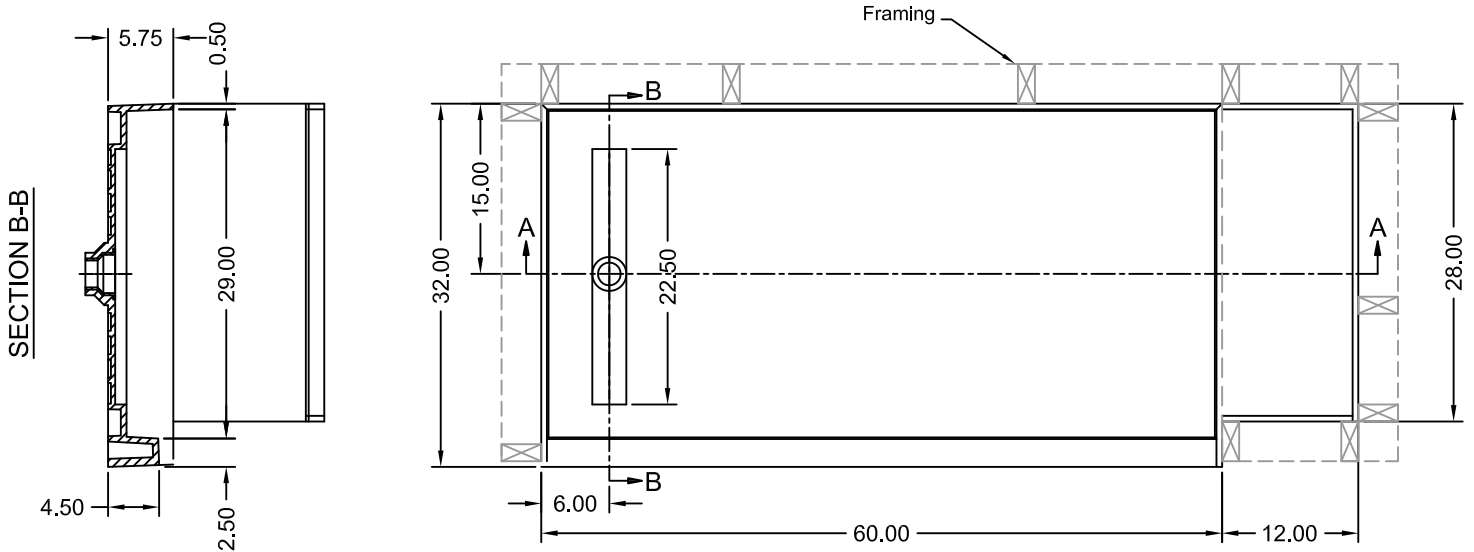

TILE REDI[®] BASE'N BENCH[®] SHOWER KIT

REDI TRENCH[®]
WITH REDI BENCH[®]

MODEL
RT3260L-MB-RB32-KIT-2.5

(Not to scale)

SECTION A-A