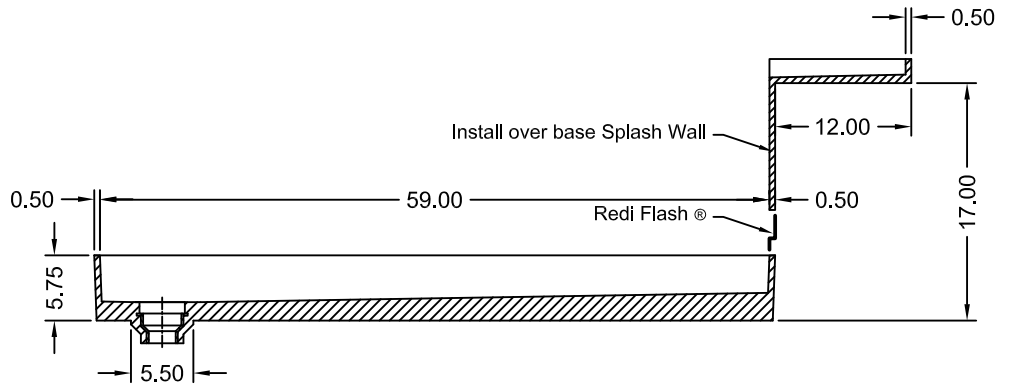

TILE REDI[®] BASE'N BENCH[®] SHOWER KIT

REDI TRENCH[®]
WITH REDI BENCH[®]

MODEL
RT3260L-MB-RB32-KIT-2.5

(Not to scale)

SECTION A-A