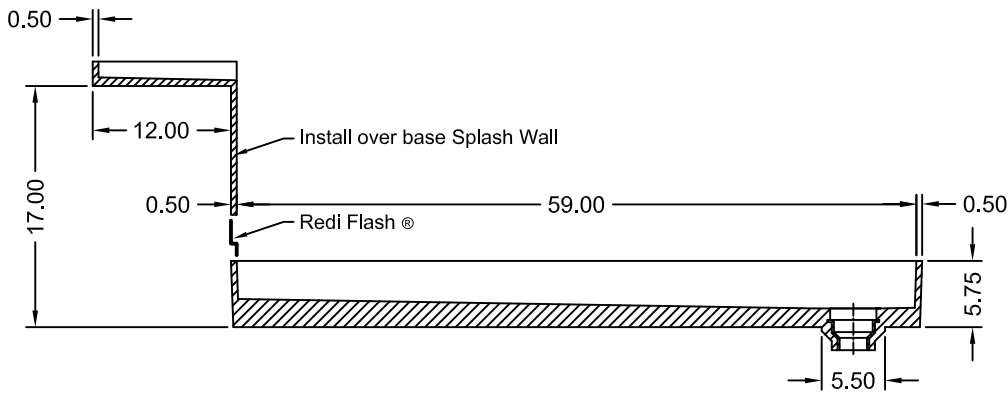

TILE REDI® BASE'N BENCH® SHOWER KIT

REDI TRENCH®
WITH REDI BENCH®

MODEL
RT3260R-PC-RB32-KIT-2.5

(Not to scale)

SECTION A-A