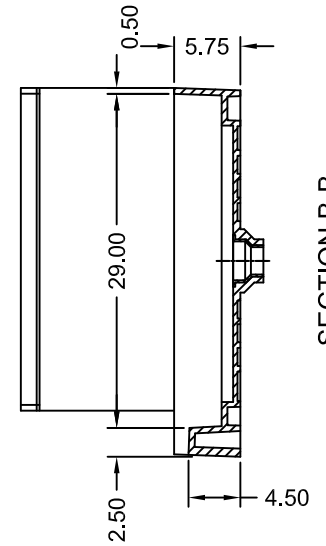

TILE REDI® BASE'N BENCH® SHOWER KIT

REDI TRENCH®
WITH REDI BENCH®

MODEL
RT3260R-PC-RB32-KIT-2.5

(Not to scale)

SECTION A-A