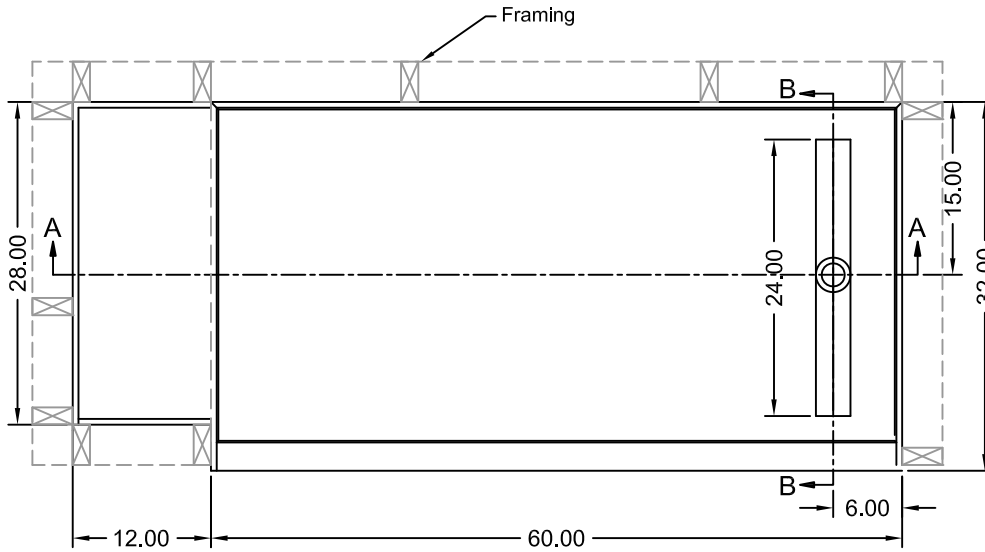

TILE REDI® BASE'N BENCH® SHOWER KIT

REDI TRENCH®
WITH REDI BENCH®

MODEL
RT3260R-PC-RB32-KIT-2.5

(Not to scale)

SECTION A-A