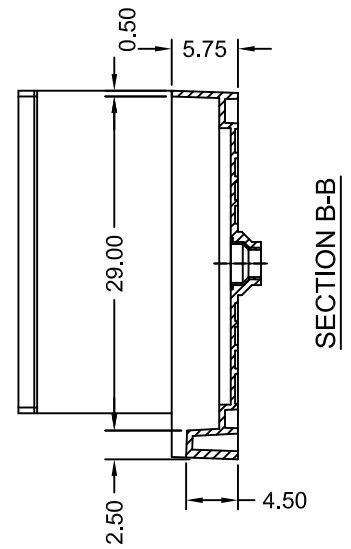

# TILE REDI® BASE'N BENCH® SHOWER KIT

REDI TRENCH®  
WITH REDI BENCH®

MODEL  
RT3260R-TT-RB32-KIT-2.5

(Not to scale)

SECTION A-A