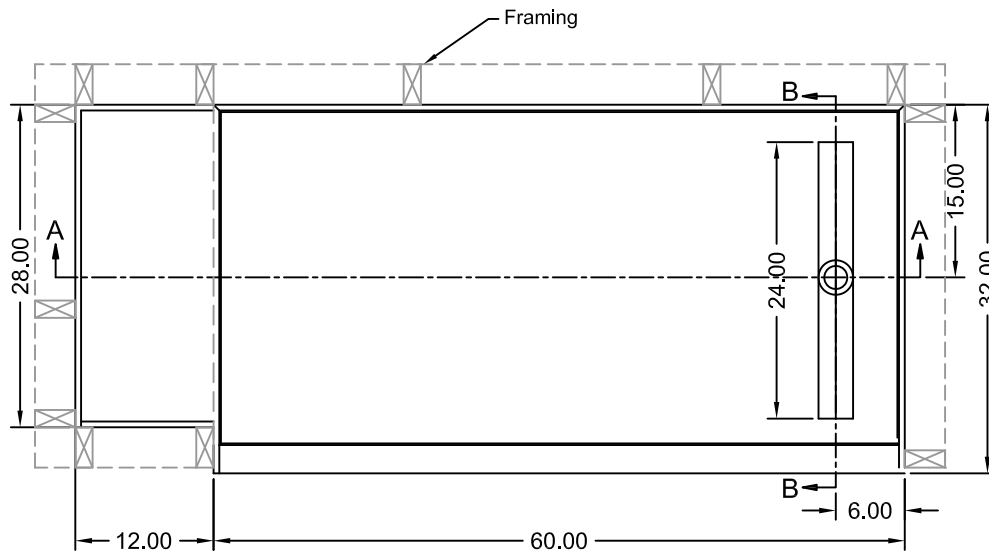

# TILE REDI® BASE'N BENCH® SHOWER KIT

REDI TRENCH®  
WITH REDI BENCH®

MODEL  
RT3260R-TT-RB32-KIT-2.5

(Not to scale)

SECTION A-A