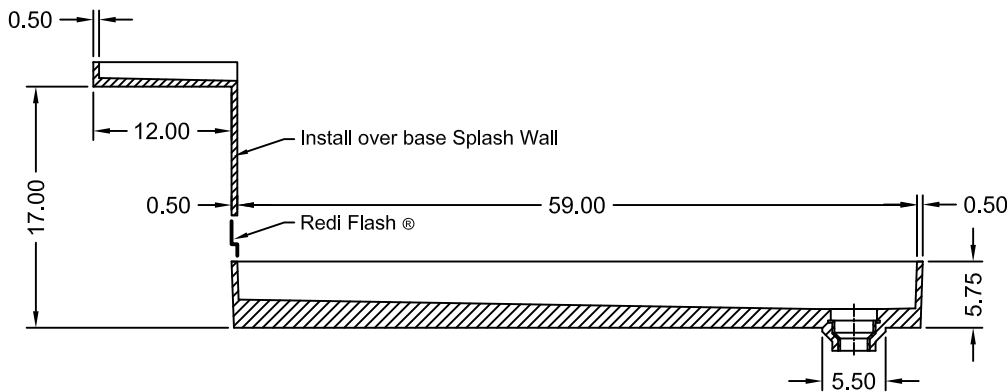

# TILE REDI® BASE'N BENCH® SHOWER KIT

REDI TRENCH®  
WITH REDI BENCH®

MODEL  
RT3260R-TT-RB32-KIT-2.5

(Not to scale)

SECTION A-A