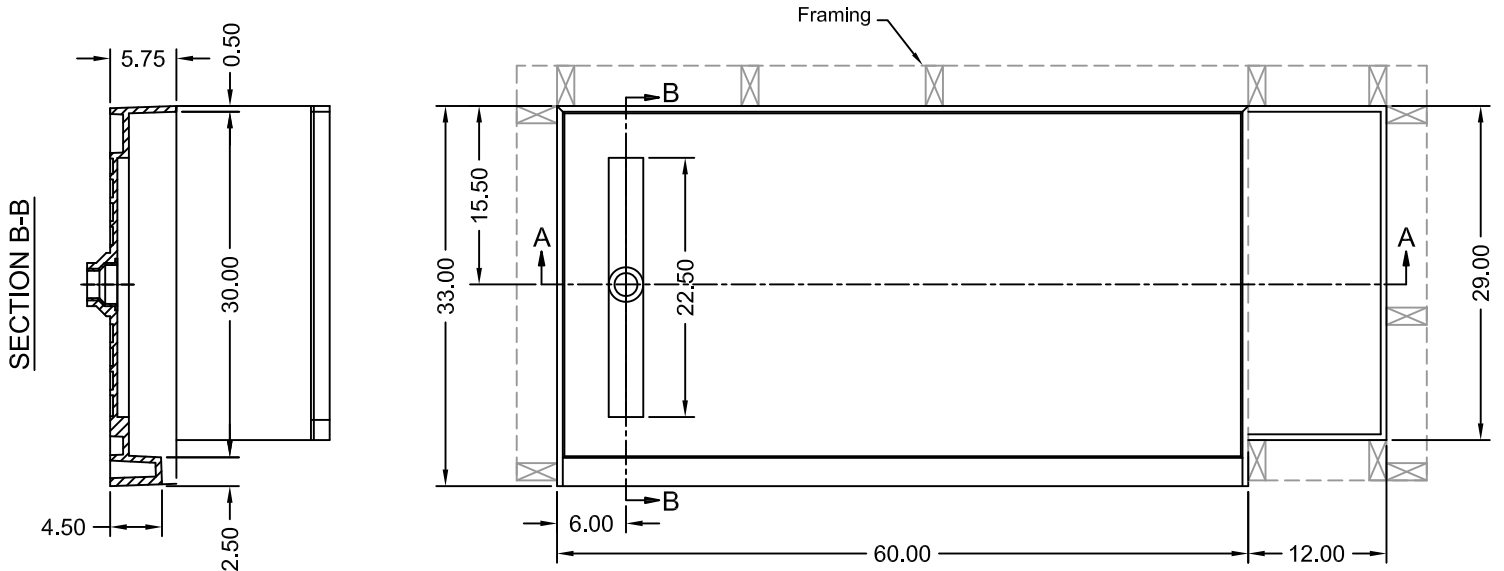

# TILE REDI® BASE'N BENCH® SHOWER KIT

REDI TRENCH®  
WITH REDI BENCH®

MODEL  
RT3360L-OB-RB33-KIT-2.5

(Not to scale)

SECTION A-A