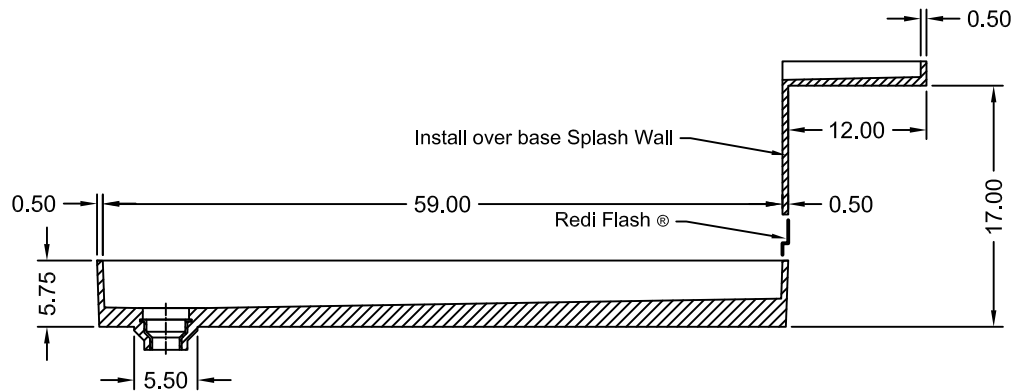

# TILE REDI® BASE'N BENCH® SHOWER KIT

REDI TRENCH®  
WITH REDI BENCH®

MODEL  
RT3360L-OB-RB33-KIT-2.5

(Not to scale)

SECTION A-A