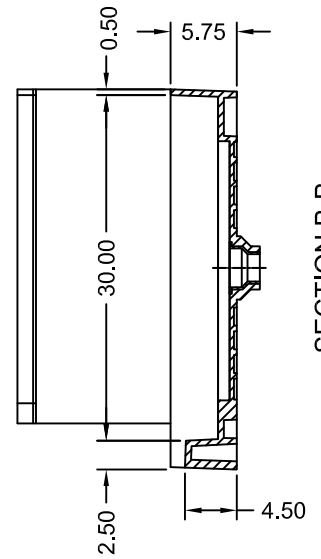

# TILE REDI® BASE'N BENCH® SHOWER KIT

REDI TRENCH®  
WITH REDI BENCH®

MODEL  
RT3360R-BN-RB33-KIT-2.5

(Not to scale)

SECTION A-A