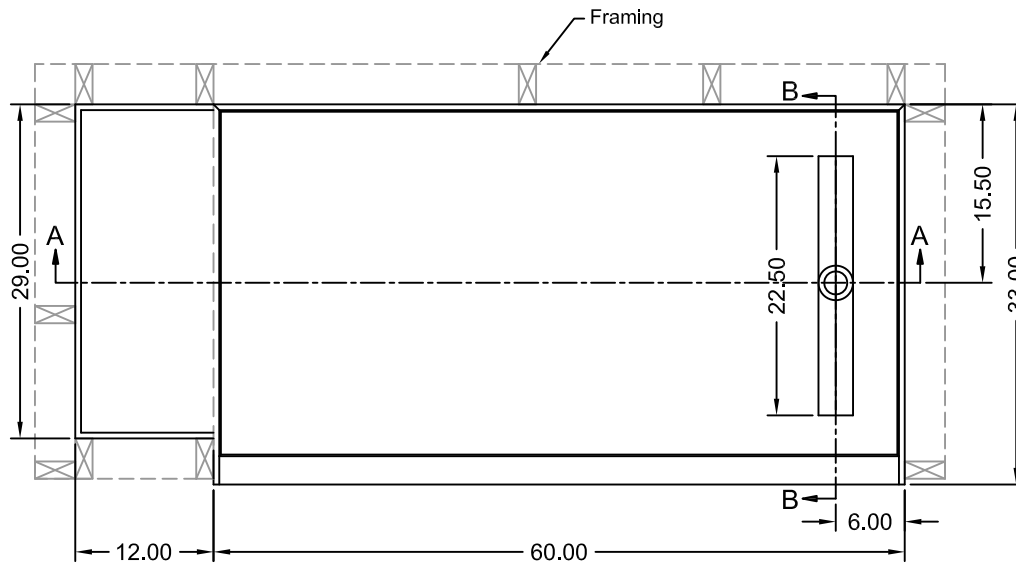

# TILE REDI® BASE'N BENCH® SHOWER KIT

REDI TRENCH®  
WITH REDI BENCH®

MODEL  
RT3360R-BN-RB33-KIT-2.5

(Not to scale)

SECTION A-A