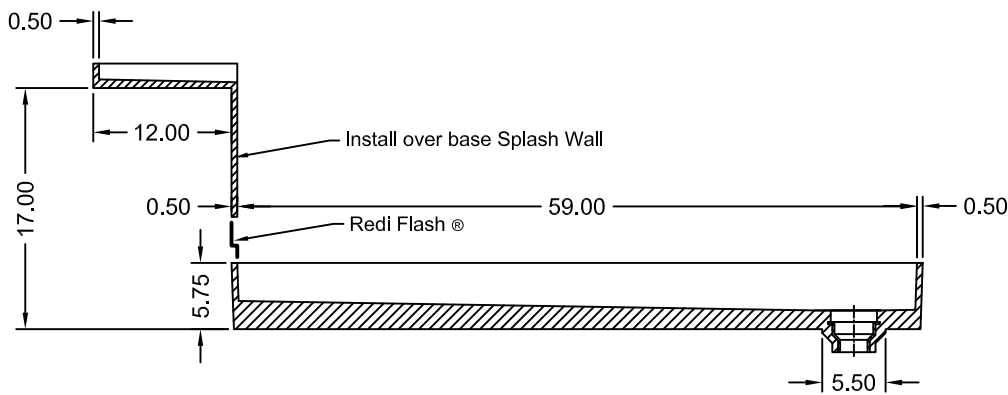

# TILE REDI® BASE'N BENCH® SHOWER KIT

REDI TRENCH®  
WITH REDI BENCH®

MODEL  
RT3360R-BN-RB33-KIT-2.5

(Not to scale)

SECTION A-A