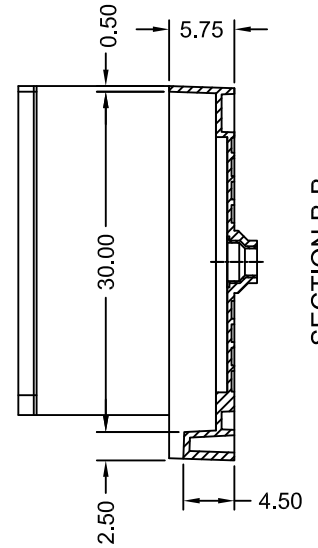

TILE REDI[®] BASE'N BENCH[®] SHOWER KIT

REDI TRENCH[®]
WITH REDI BENCH[®]

MODEL
RT3360R-MB-RB33-KIT-2.5

(Not to scale)

SECTION A-A