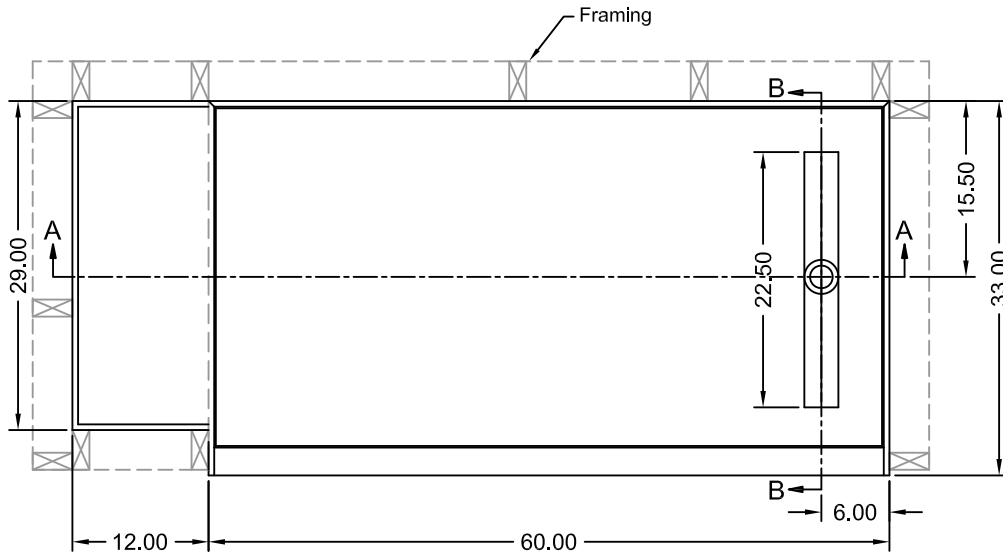

TILE REDI[®] BASE'N BENCH[®] SHOWER KIT

REDI TRENCH[®]
WITH REDI BENCH[®]

MODEL
RT3360R-MB-RB33-KIT-2.5

(Not to scale)

SECTION A-A