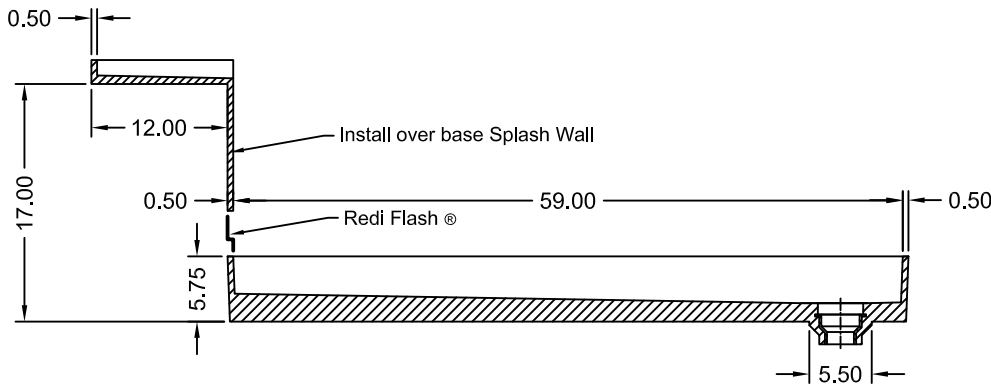

TILE REDI[®] BASE'N BENCH[®] SHOWER KIT

REDI TRENCH[®]
WITH REDI BENCH[®]

MODEL
RT3360R-MB-RB33-KIT-2.5

(Not to scale)

SECTION A-A