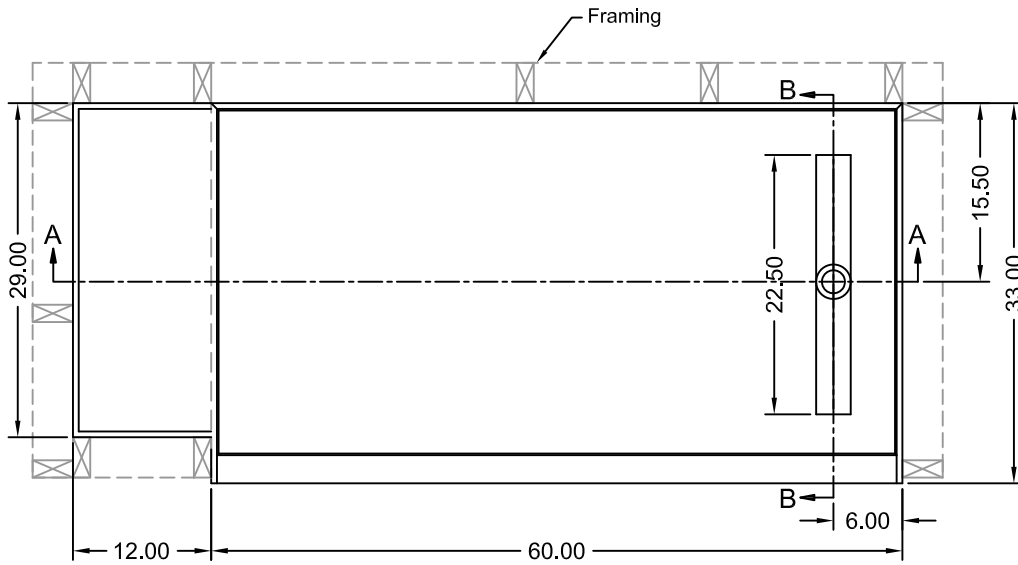

TILE REDI[®] BASE'N BENCH[®] SHOWER KIT

REDI TRENCH[®]
WITH REDI BENCH[®]

MODEL
RT3360R-PC-RB33-KIT-2.5

(Not to scale)

SECTION A-A