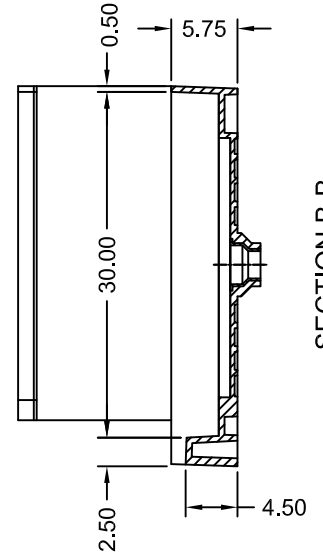

TILE REDI[®] BASE'N BENCH[®] SHOWER KIT

REDI TRENCH[®]
WITH REDI BENCH[®]

MODEL
RT3360R-PC-RB33-KIT-2.5

(Not to scale)

SECTION A-A