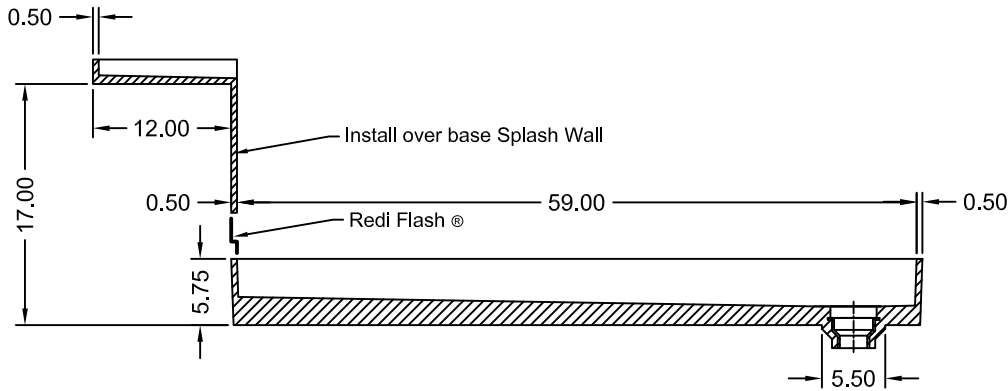

TILE REDI[®] BASE'N BENCH[®] SHOWER KIT

REDI TRENCH[®]
WITH REDI BENCH[®]

MODEL
RT3360R-PC-RB33-KIT-2.5

(Not to scale)

SECTION A-A