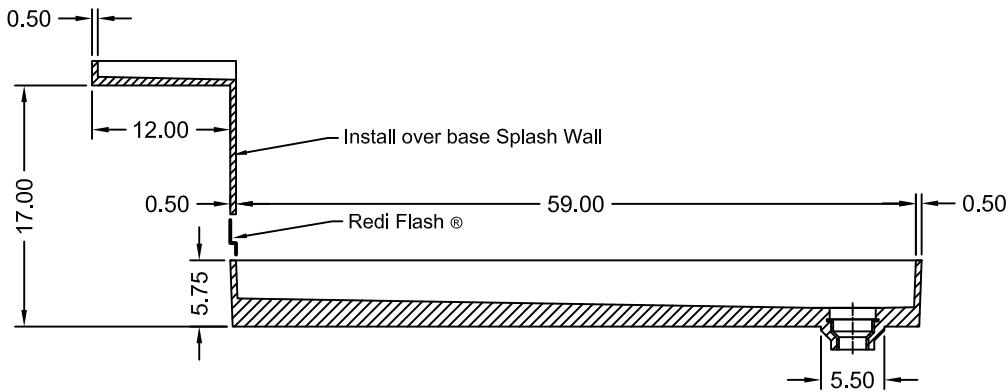

TILE REDI® BASE'N BENCH® SHOWER KIT

REDI TRENCH®
WITH REDI BENCH®

MODEL
RT3360R-SBN-RB33-KIT-2.5

(Not to scale)

SECTION A-A