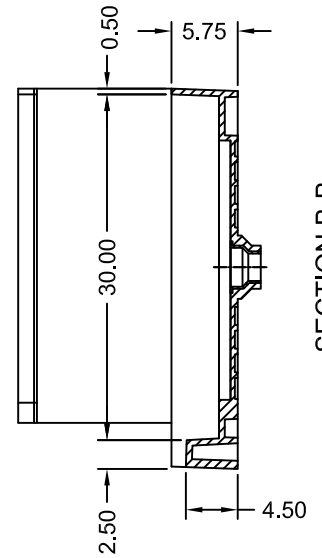

TILE REDI® BASE'N BENCH® SHOWER KIT

REDI TRENCH®
WITH REDI BENCH®

MODEL
RT3360R-SBN-RB33-KIT-2.5

(Not to scale)

SECTION A-A