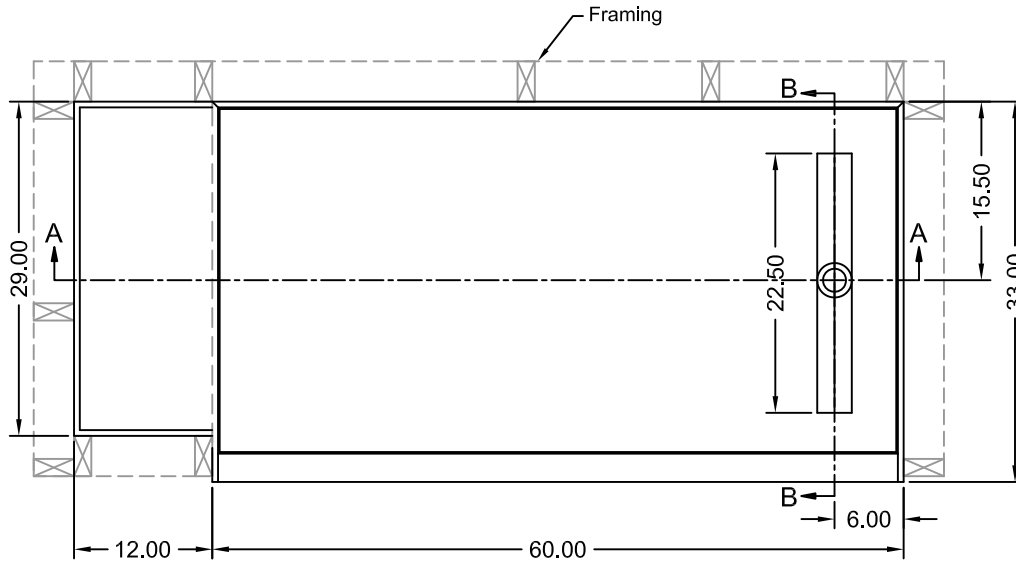

TILE REDI® BASE'N BENCH® SHOWER KIT

REDI TRENCH®
WITH REDI BENCH®

MODEL
RT3360R-SBN-RB33-KIT-2.5

(Not to scale)

SECTION A-A