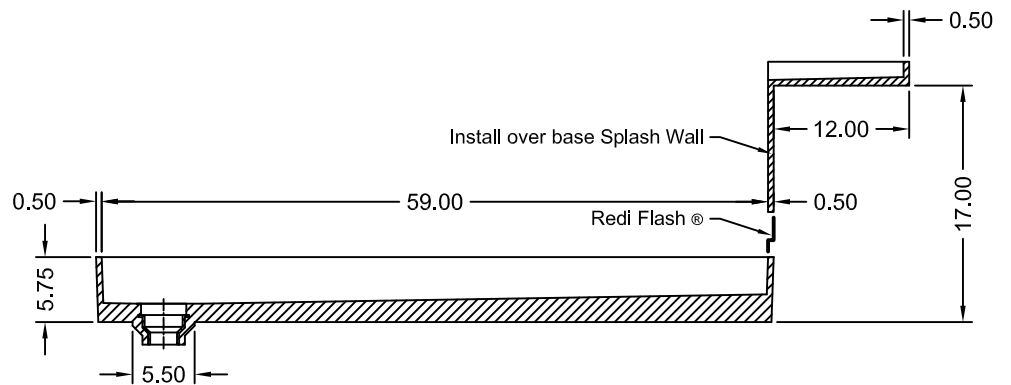

TILE REDI® BASE'N BENCH® SHOWER KIT

REDI TRENCH®
WITH REDI BENCH®

MODEL
RT3460L-BN-RB34-KIT-2.5

(Not to scale)

SECTION A-A