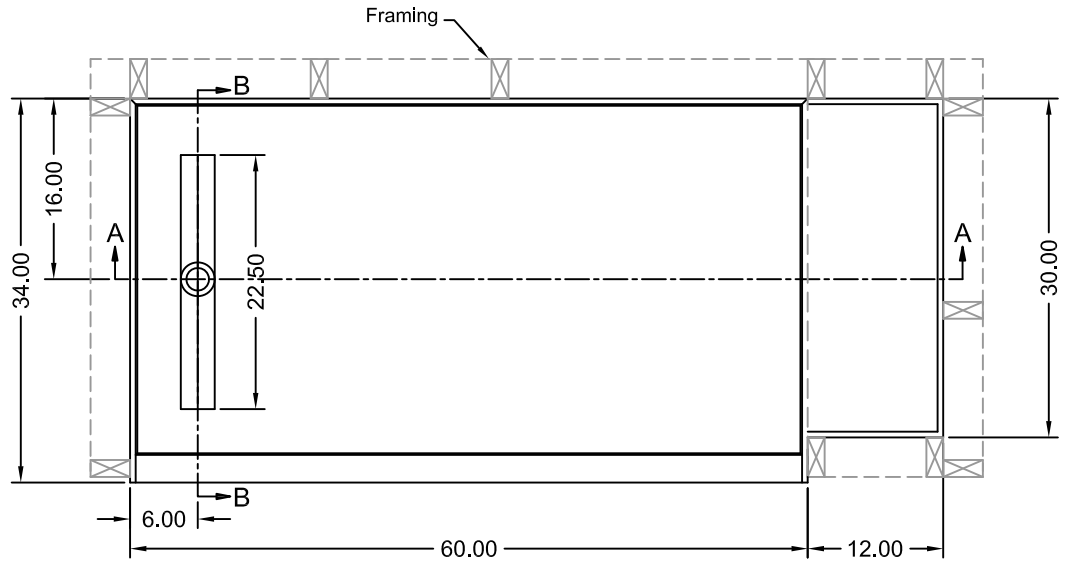

TILE REDI® BASE'N BENCH® SHOWER KIT

REDI TRENCH®
WITH REDI BENCH®

MODEL
RT3460L-BN-RB34-KIT-2.5

(Not to scale)

SECTION A-A