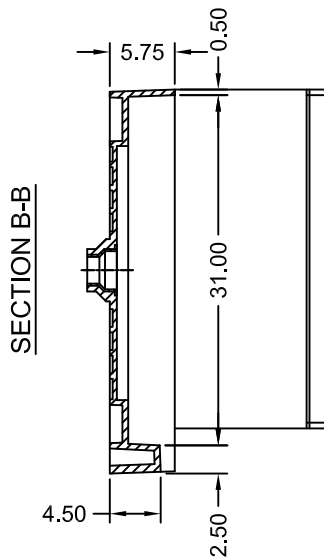

TILE REDI® BASE'N BENCH® SHOWER KIT

REDI TRENCH®
WITH REDI BENCH®

MODEL
RT3460L-BN-RB34-KIT-2.5

(Not to scale)

SECTION A-A