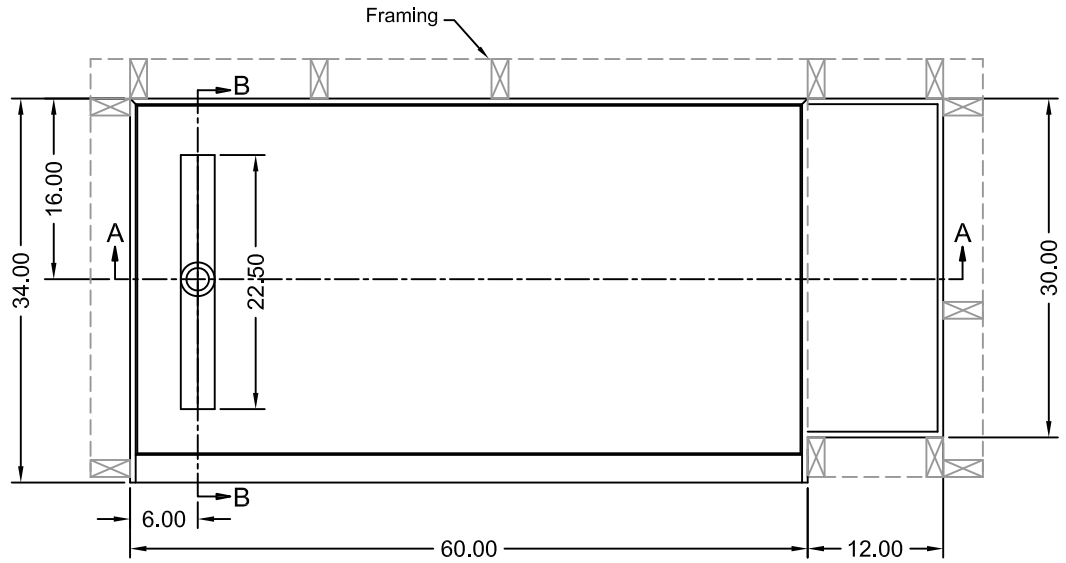

# TILE REDI® BASE'N BENCH® SHOWER KIT

REDI TRENCH®  
WITH REDI BENCH®

MODEL  
RT3460L-SBN-RB34-KIT-2.5

(Not to scale)

**SECTION A-A**