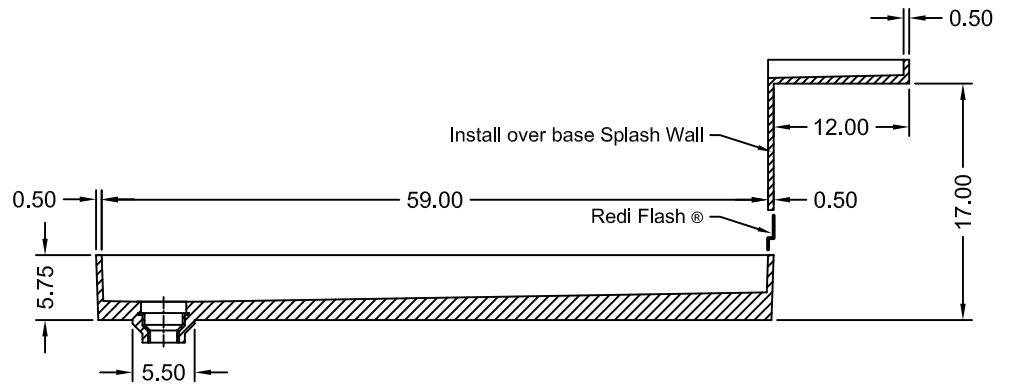

# TILE REDI® BASE'N BENCH® SHOWER KIT

REDI TRENCH®  
WITH REDI BENCH®

MODEL  
RT3460L-SBN-RB34-KIT-2.5

(Not to scale)

**SECTION A-A**