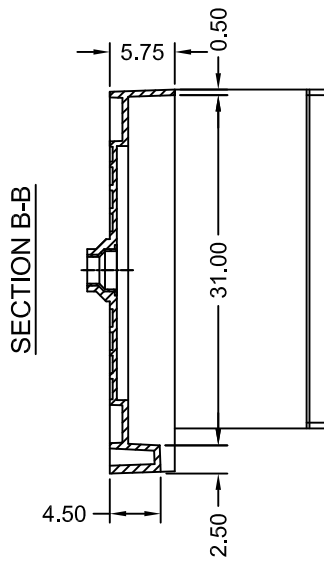

# TILE REDI® BASE'N BENCH® SHOWER KIT

REDI TRENCH®  
WITH REDI BENCH®

MODEL  
RT3460L-SBN-RB34-KIT-2.5

(Not to scale)

**SECTION A-A**