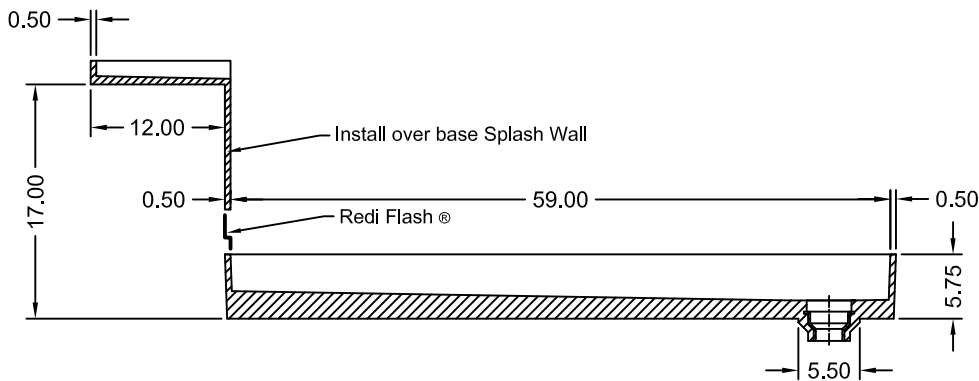

# TILE REDI® BASE'N BENCH® SHOWER KIT

REDI TRENCH®  
WITH REDI BENCH®

MODEL  
RT3460R-TT-RB34-KIT-2.5

(Not to scale)

SECTION A-A