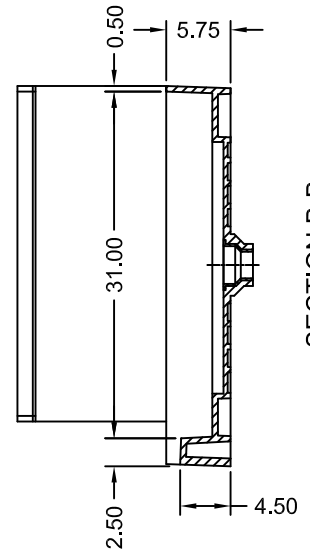

# TILE REDI® BASE'N BENCH® SHOWER KIT

REDI TRENCH®  
WITH REDI BENCH®

MODEL  
RT3460R-TT-RB34-KIT-2.5

(Not to scale)

SECTION A-A