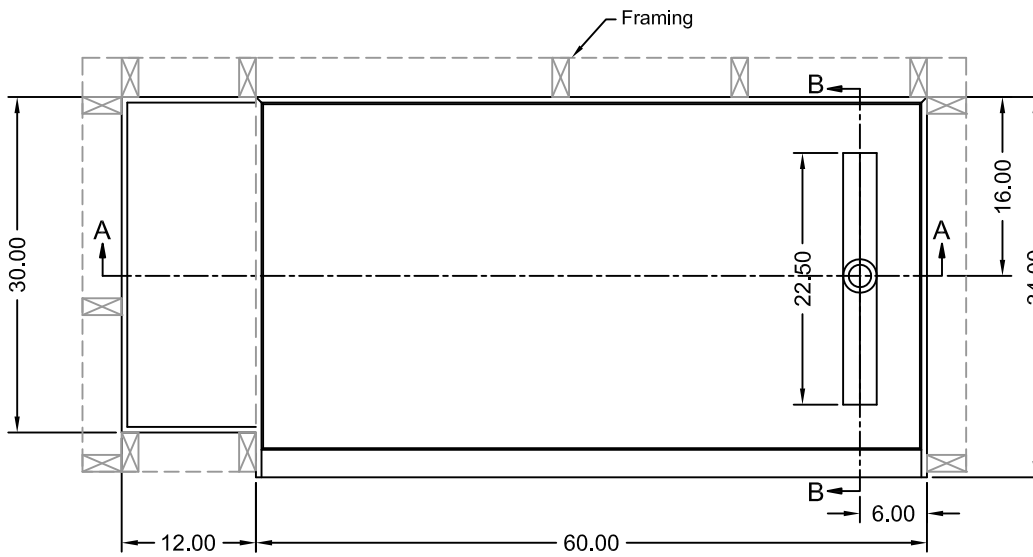

# TILE REDI® BASE'N BENCH® SHOWER KIT

REDI TRENCH®  
WITH REDI BENCH®

MODEL  
RT3460R-TT-RB34-KIT-2.5

(Not to scale)

SECTION A-A