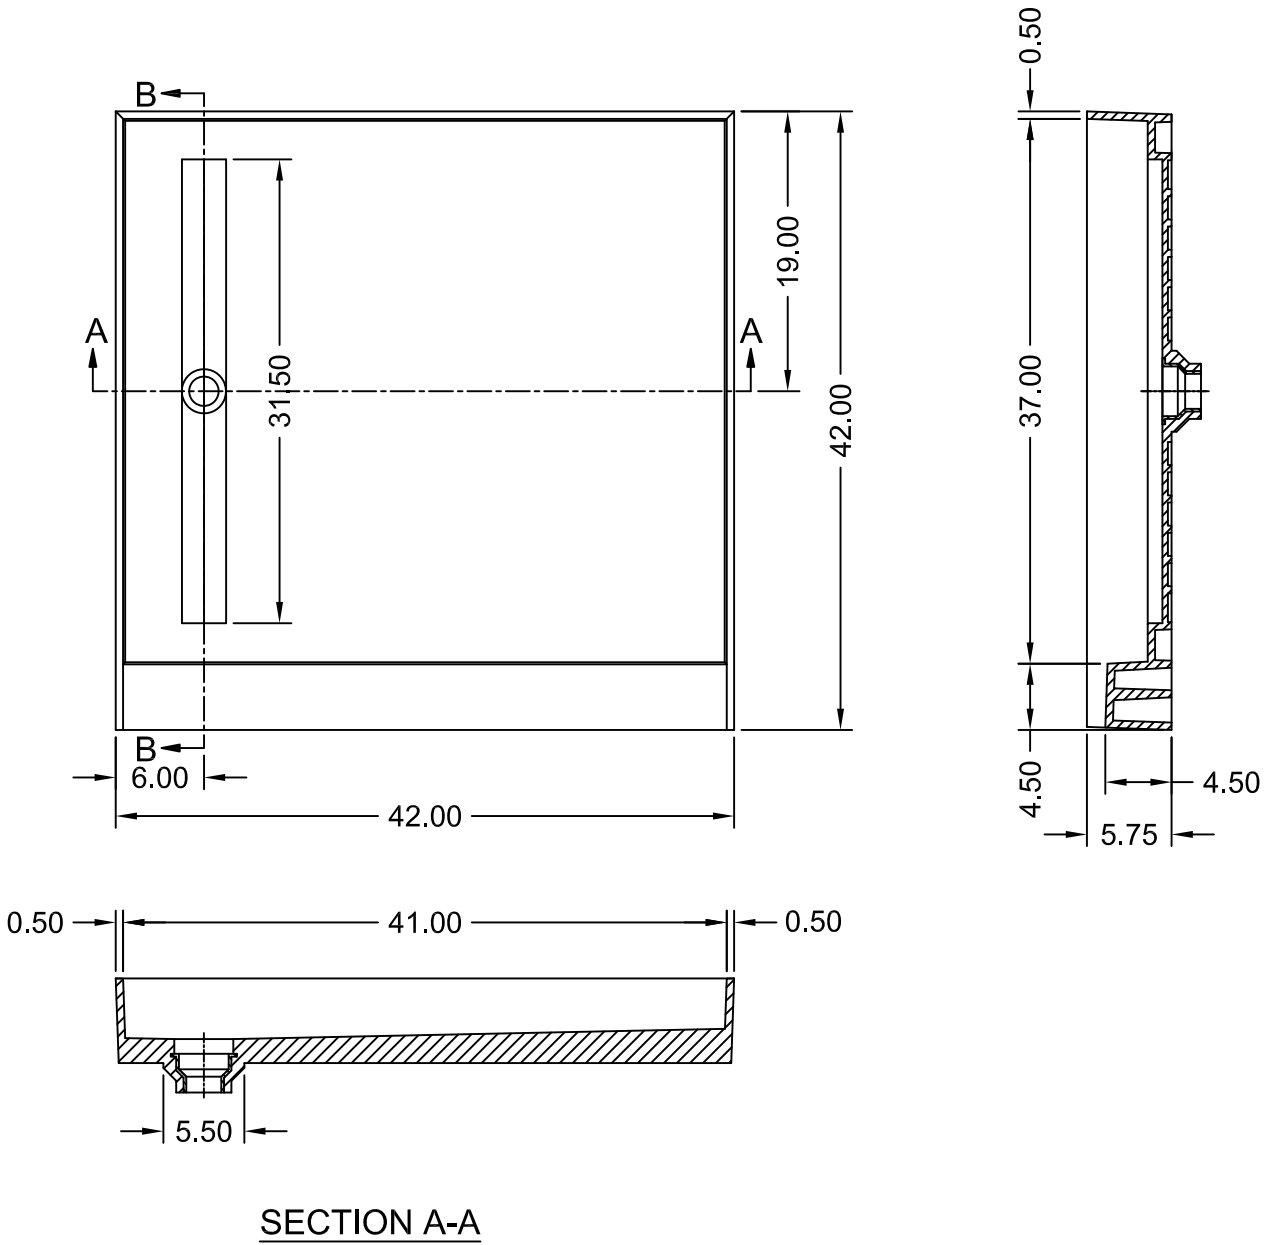

(Not to scale)

ANSI Z124.1-95  
ANSI Z124.2-95  
ICC/ANSI A117.1.98

ASTM F462-79  
B45.0-02  
B45.5-02

Toll Free 800.232.6156  
Tel: 954.323.0125  
Fax: 954.344.8064

techsupport@tileredi.com  
www.tileredi.com