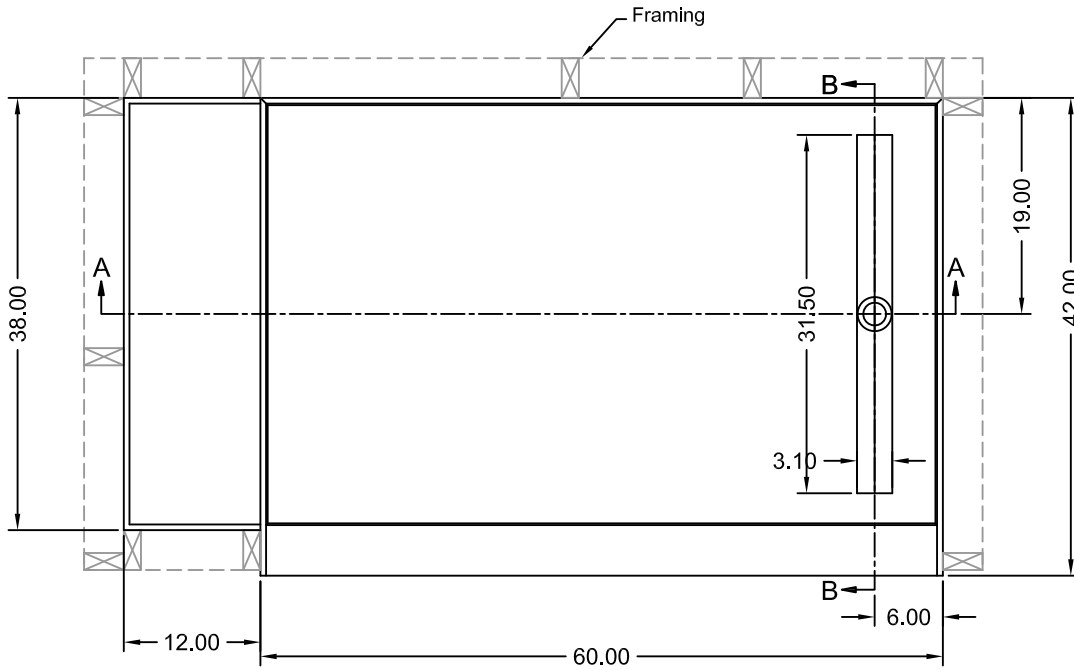

TILE REDI® BASE'N BENCH® SHOWER KIT

REDI TRENCH®
WITH REDI BENCH®

MODEL
RT4260R-MB-RB42-KIT

(Not to scale)

SECTION A-A