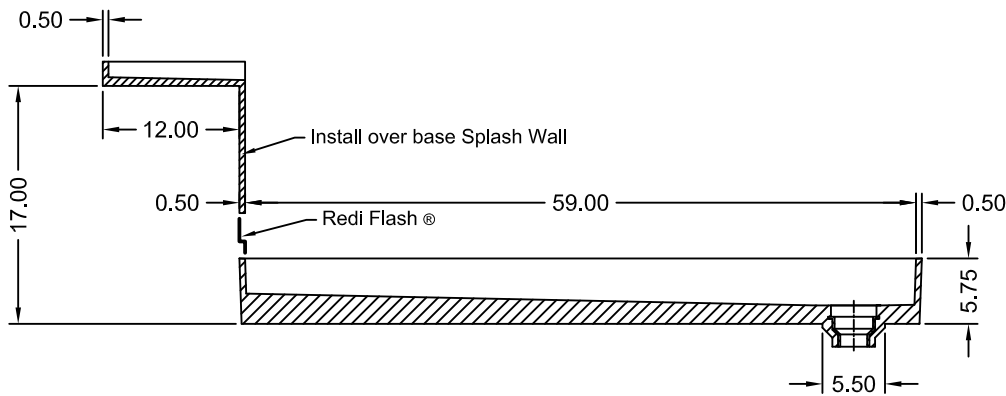

TILE REDI® BASE'N BENCH® SHOWER KIT

REDI TRENCH®
WITH REDI BENCH®

MODEL
RT4260R-MB-RB42-KIT

(Not to scale)

SECTION A-A