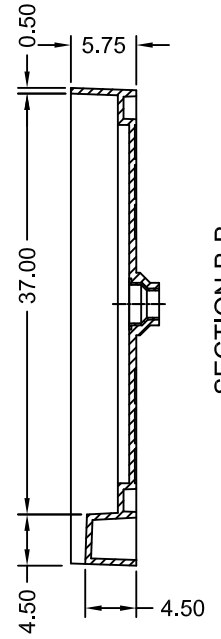

TILE REDI® BASE'N BENCH® SHOWER KIT

REDI TRENCH®
WITH REDI BENCH®

MODEL
RT4260R-MB-RB42-KIT

(Not to scale)

SECTION A-A