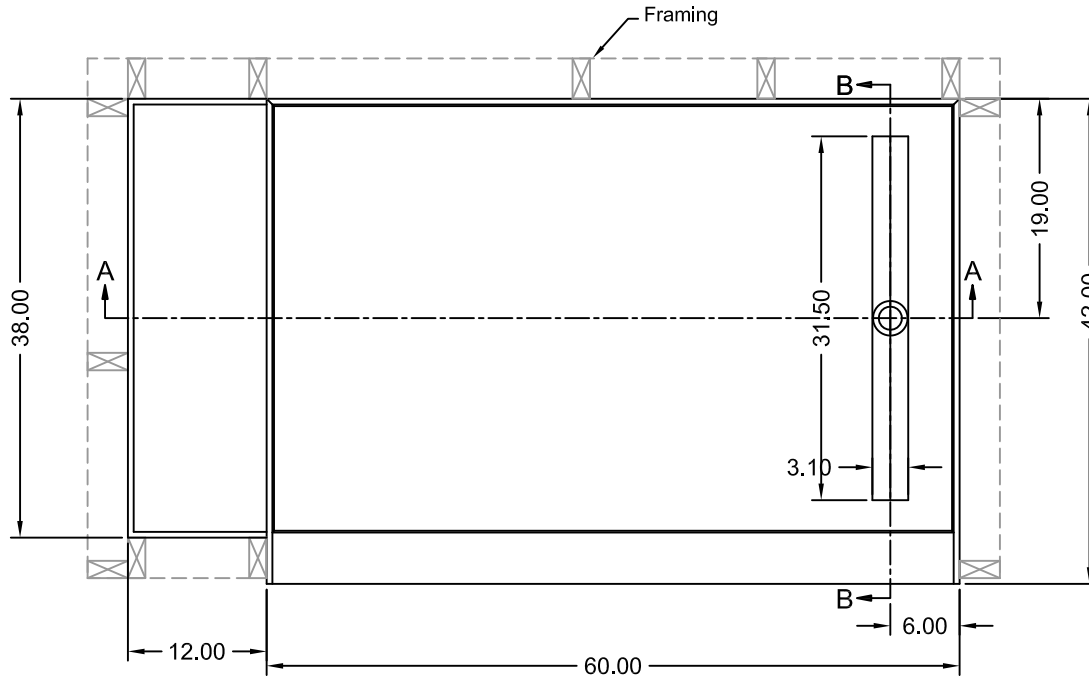

# TILE REDI® BASE'N BENCH® SHOWER KIT

REDI TRENCH®  
WITH REDI BENCH®

MODEL  
RT4260R-PC-RB42-KIT

(Not to scale)

SECTION A-A