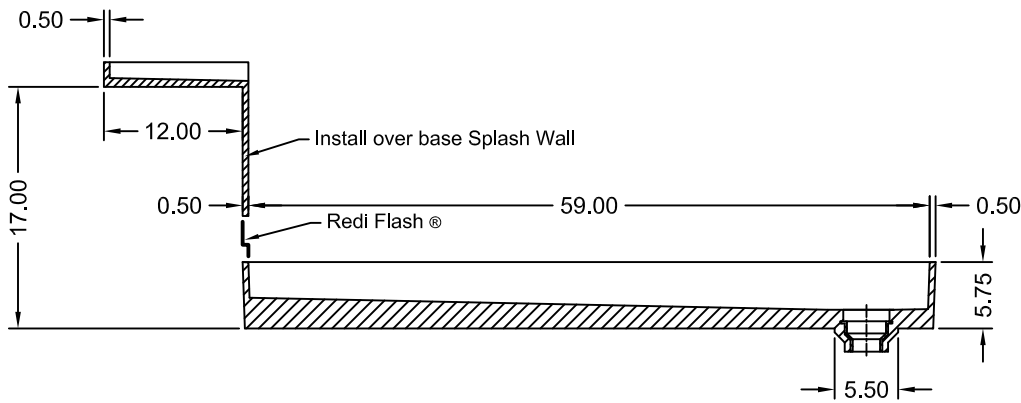

# TILE REDI® BASE'N BENCH® SHOWER KIT

REDI TRENCH®  
WITH REDI BENCH®

MODEL  
RT4260R-PC-RB42-KIT

(Not to scale)

SECTION A-A