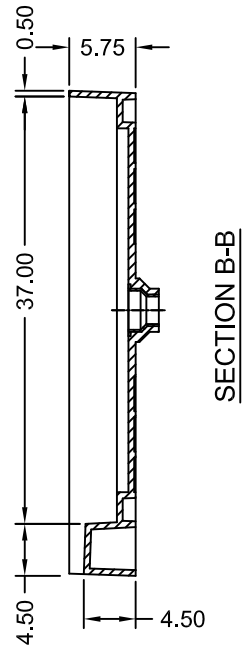

# TILE REDI® BASE'N BENCH® SHOWER KIT

REDI TRENCH®  
WITH REDI BENCH®

MODEL  
RT4260R-PC-RB42-KIT

(Not to scale)

SECTION A-A