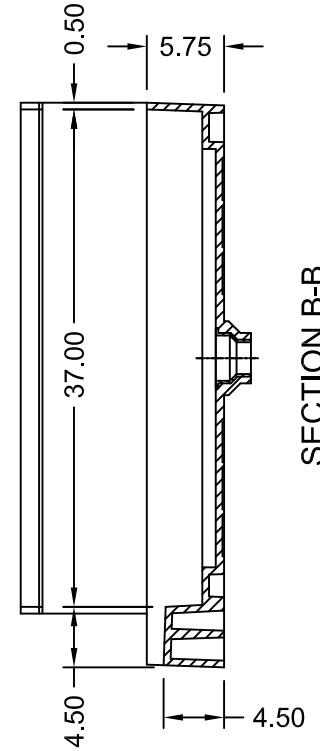

TILE REDI® BASE'N BENCH® SHOWER KIT

WONDERFALL TRENCH®
WITH REDI BENCH®

MODEL
WF4236R-RB42-KIT

(Not to scale)

SECTION A-A