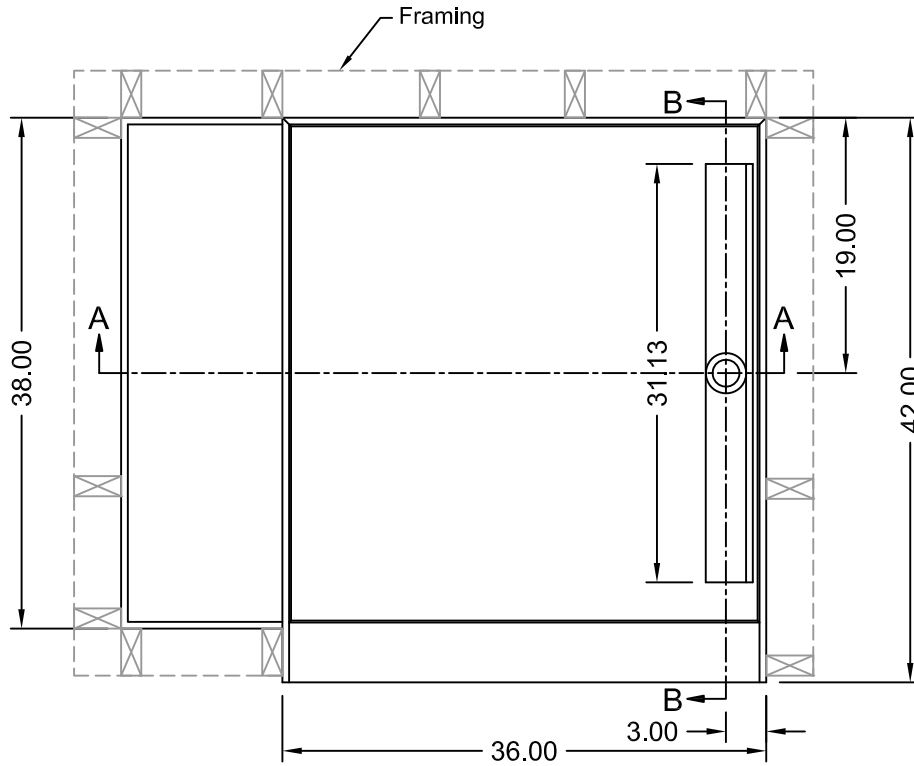

TILE REDI® BASE'N BENCH® SHOWER KIT

WONDERFALL TRENCH®
WITH REDI BENCH®

MODEL
WF4236R-RB42-KIT

(Not to scale)

SECTION A-A