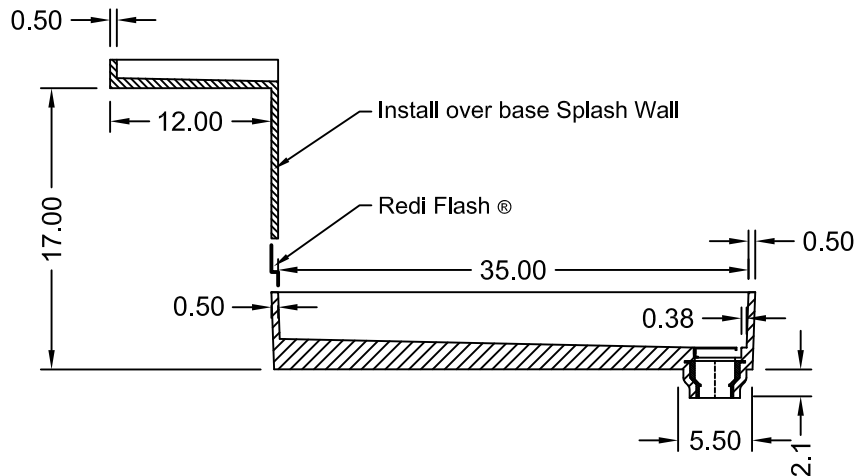

TILE REDI® BASE'N BENCH® SHOWER KIT

WONDERFALL TRENCH®
WITH REDI BENCH®

MODEL
WF4236R-RB42-KIT

(Not to scale)

SECTION A-A