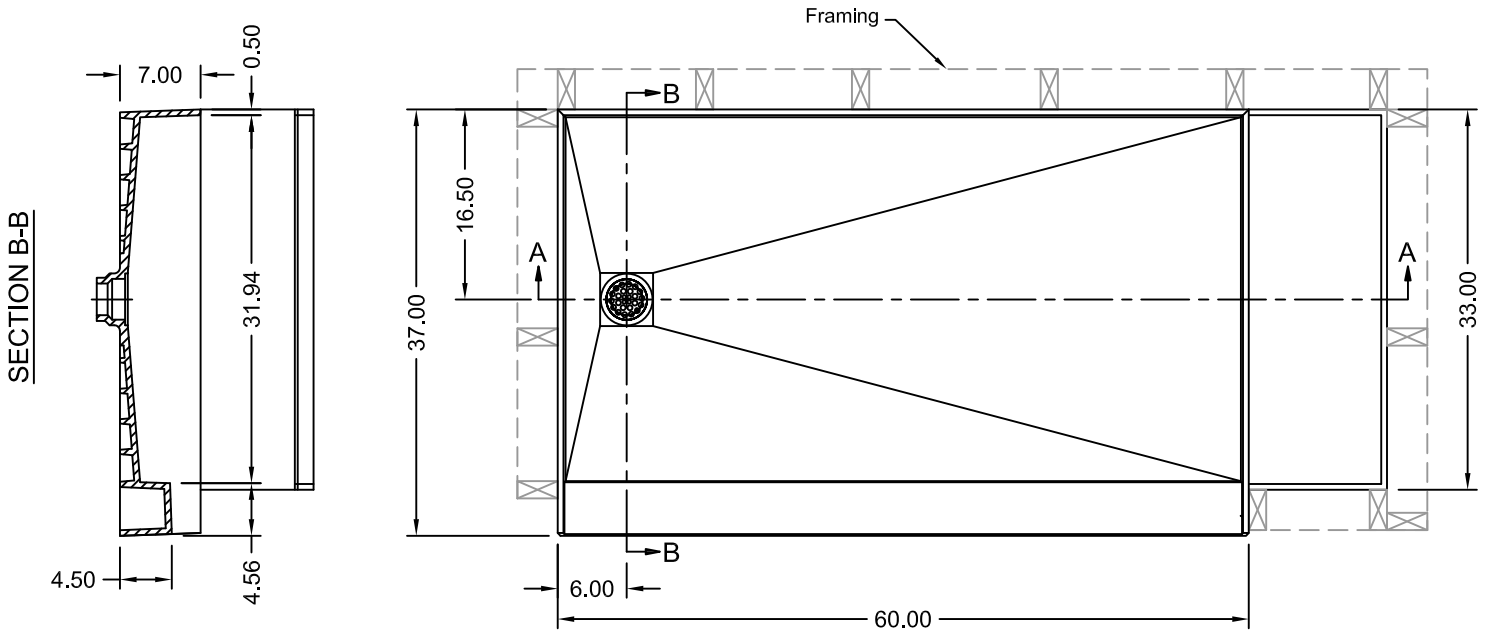

# TILE REDI® BASE'N BENCH® SHOWER KIT

REDI BASE®  
WITH REDI BENCH®

MODEL  
3760L-RB37-KIT

(Not to scale)

**SECTION A-A**