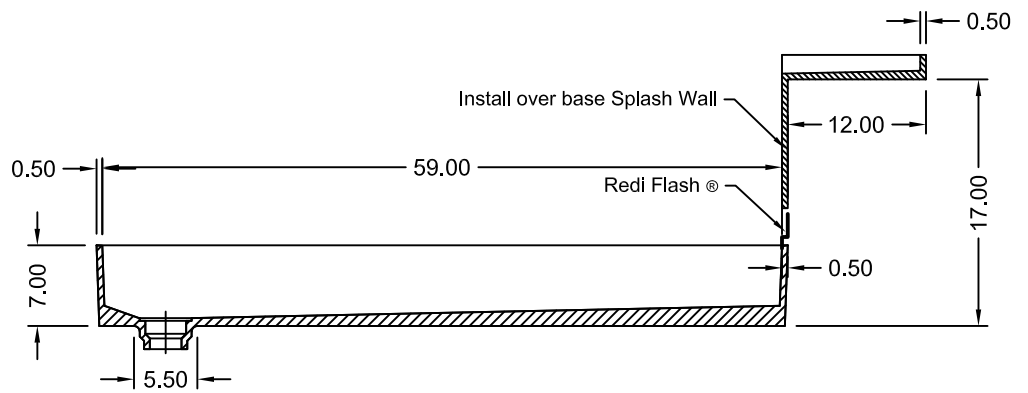

# TILE REDI® BASE'N BENCH® SHOWER KIT

REDI BASE®  
WITH REDI BENCH®

MODEL  
3760L-RB37-KIT

(Not to scale)

**SECTION A-A**