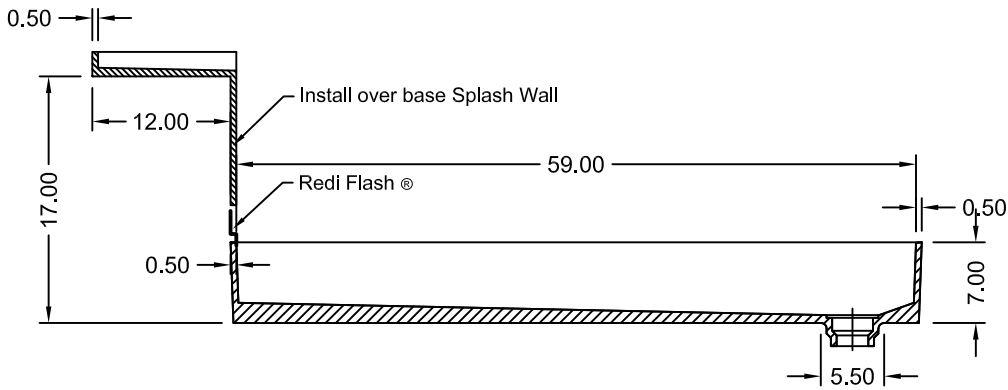

TILE REDI[®] BASE'N BENCH[®] SHOWER KIT

REDI BASE[®]
WITH REDI BENCH[®]

MODEL
3760R-RB37-KIT

(Not to scale)

SECTION A-A