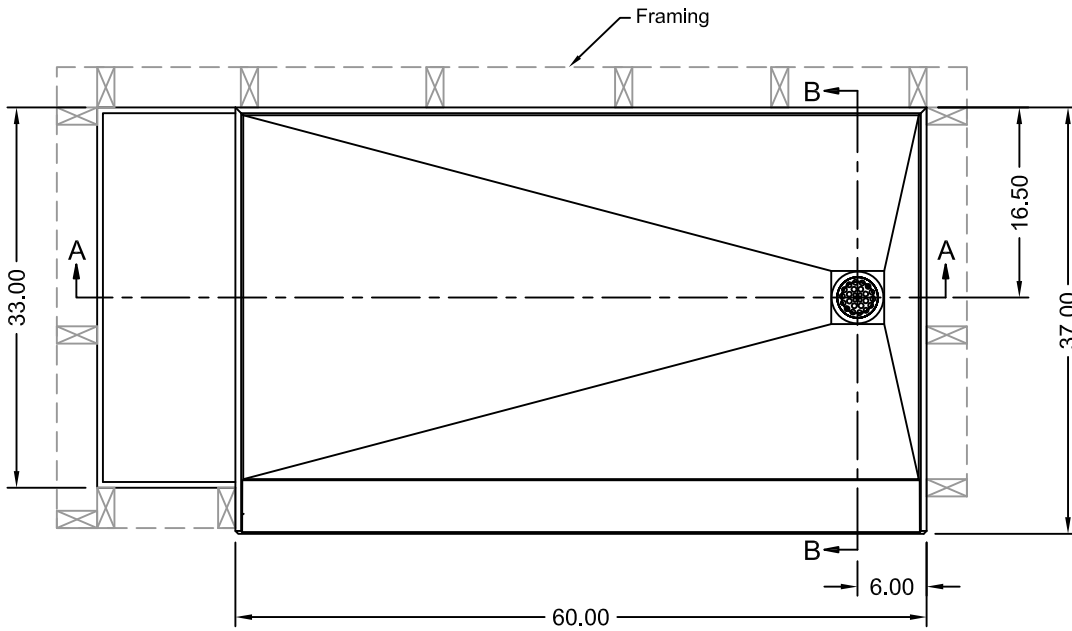

TILE REDI[®] BASE'N BENCH[®] SHOWER KIT

REDI BASE[®]
WITH REDI BENCH[®]

MODEL
3760R-RB37-KIT

(Not to scale)

SECTION A-A