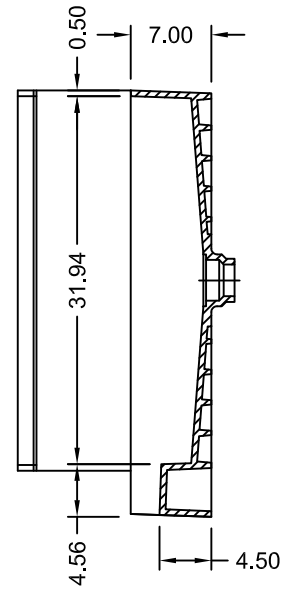

TILE REDI[®] BASE'N BENCH[®] SHOWER KIT

REDI BASE[®]
WITH REDI BENCH[®]

MODEL
3760R-RB37-KIT

(Not to scale)

SECTION A-A