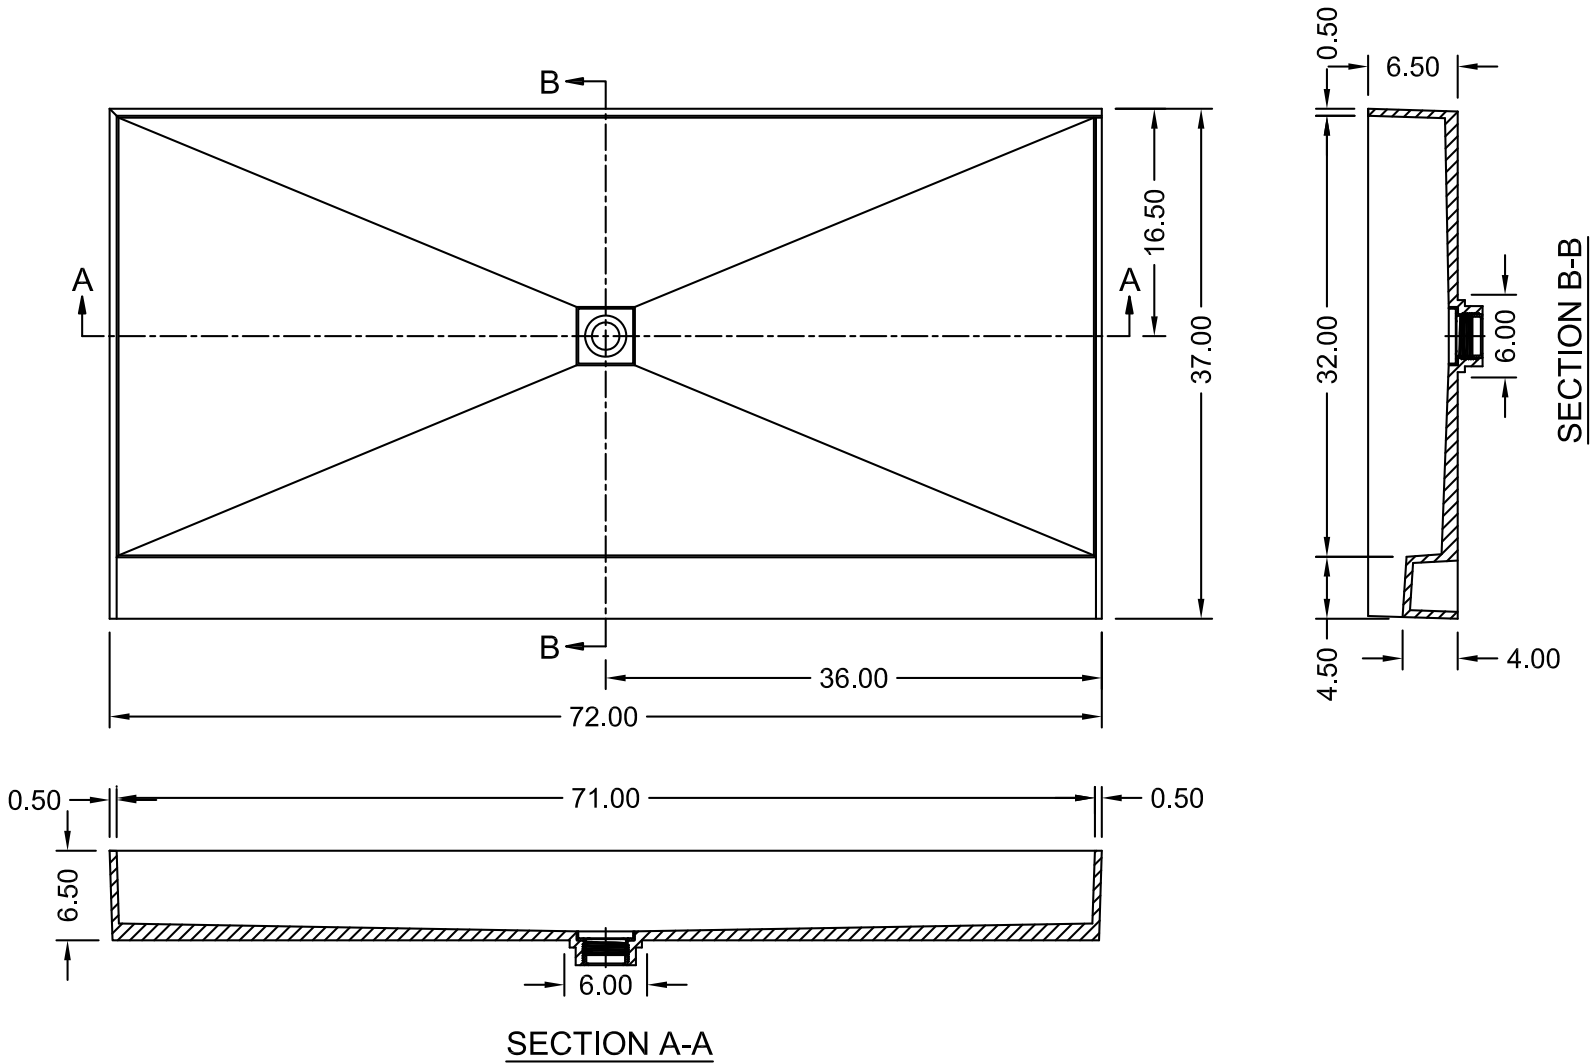

(Not to scale)

Tolerance: All dimensions are within tolerances of +/- 0.25" unless otherwise noted.

Toll Free: 800.232.6156  
Tel: 954.323.0125  
Fax: 954.344.8064

techsupport@tileredi.com  
www.tileredi.com