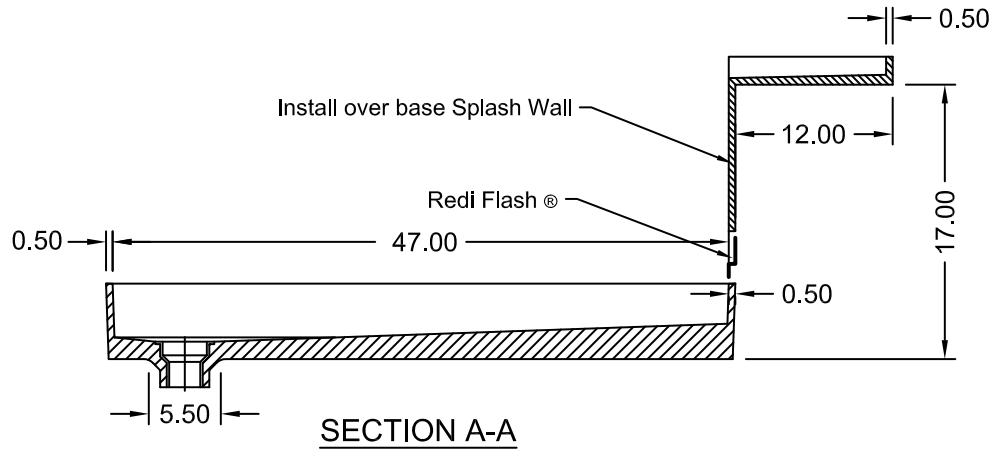

(Not to scale)

ANSI Z124.1-95 ASTM F462-79
ANSI Z124.2-95 B45.0-02
ICC/ANSI A117.1-98 B45.5-02

Toll Free: 800.232.6156
Tel: 954.323.0125
Fax: 954.344.8064

techsupport@tileredi.com
www.tileredi.com

2023.05.17