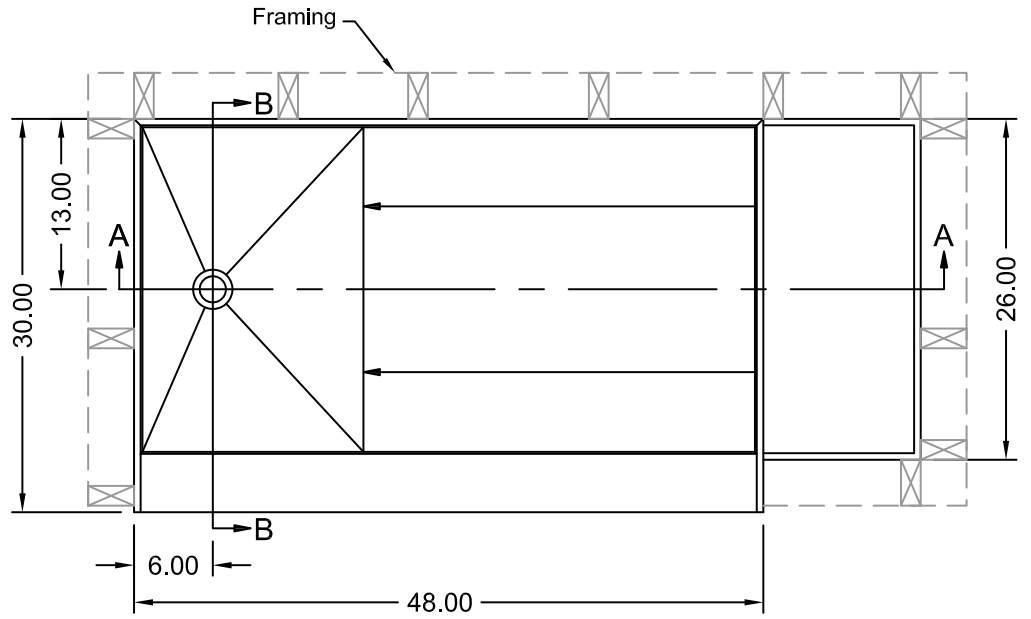

(Not to scale)

ANSI Z124.1-95 ASTM F462-79
ANSI Z124.2-95 B45.0-02
ICC/ANSI A117.1-98 B45.5-02

Toll Free: 800.232.6156
Tel: 954.323.0125
Fax: 954.344.8064

techsupport@tileredi.com
www.tileredi.com

2023.05.17