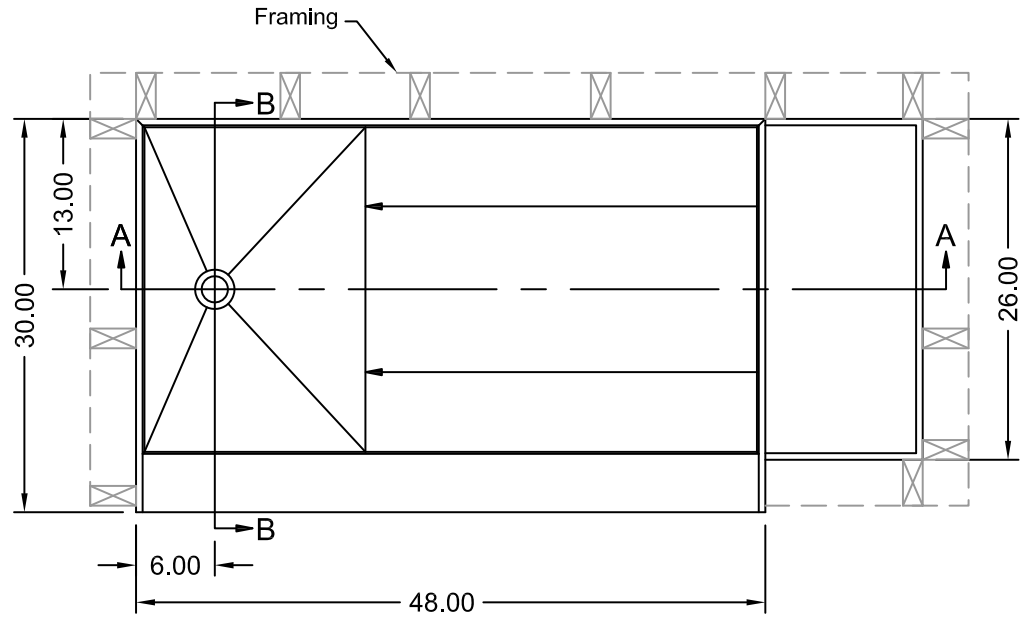

(Not to scale)

ANSI Z124.1-95 ASTM F462-79
ANSI Z124.2-95 B45.0-02
ICC/ANSI A117.1-98 B45.5-02

Toll Free: 800.232.6156
Tel: 954.323.0125
Fax: 954.344.8064

techsupport@tileredi.com
www.tileredi.com

2023.05.17