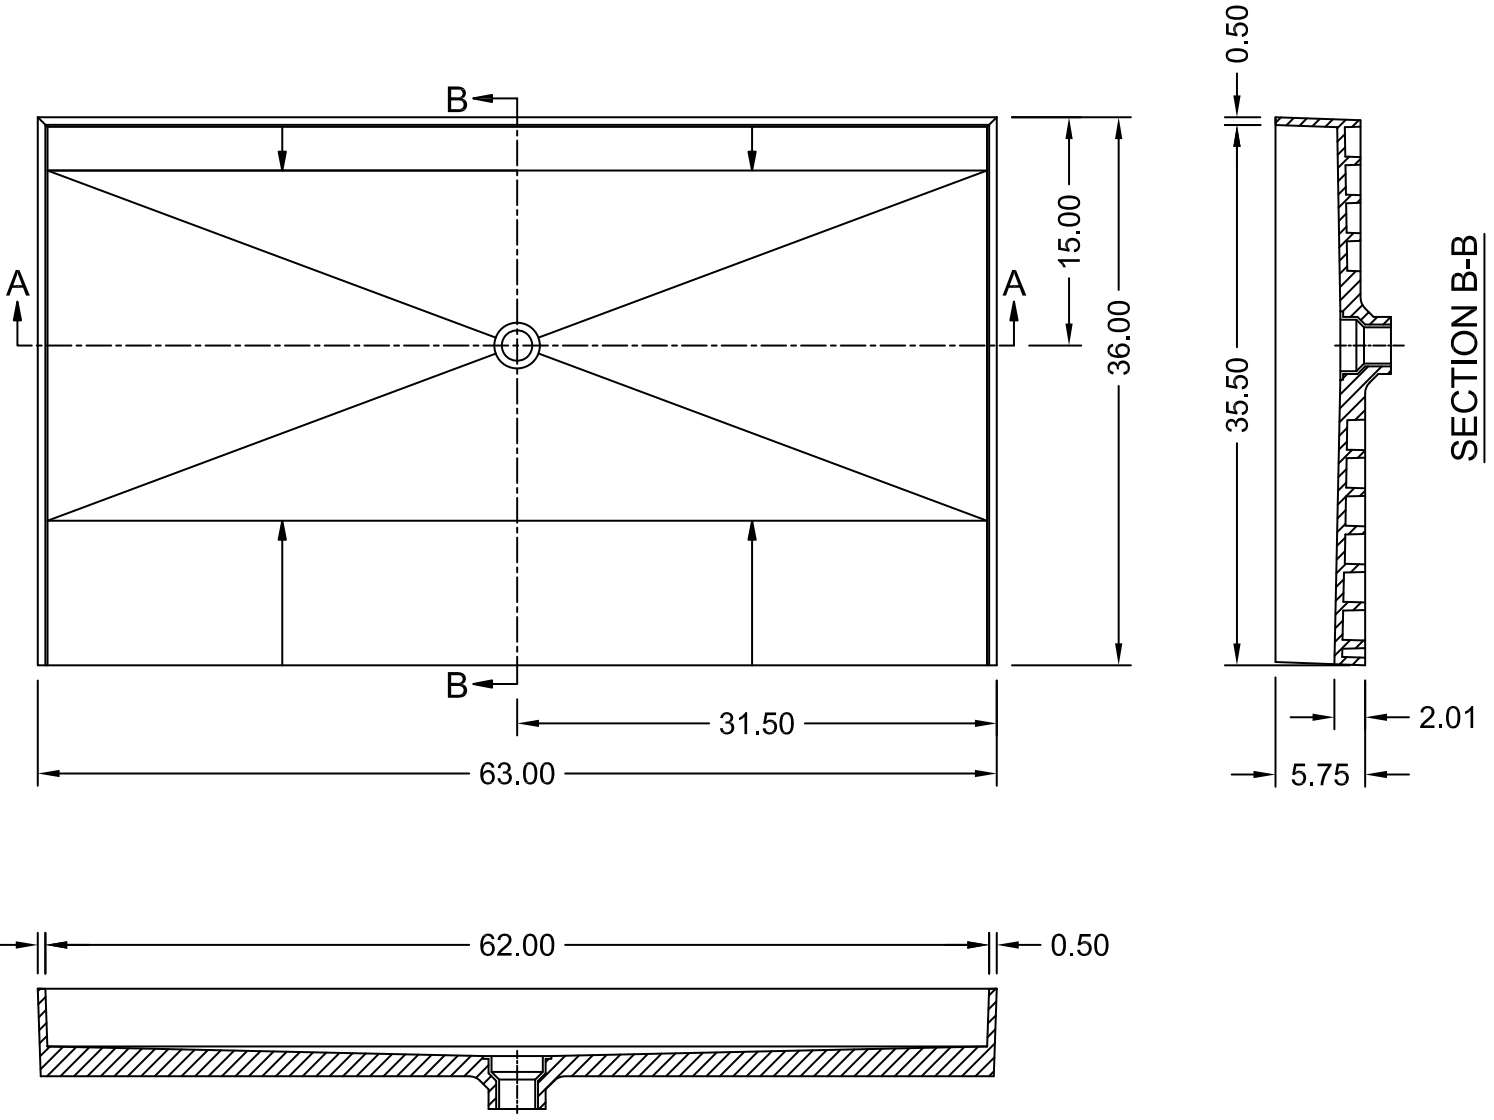

(Not to scale)

SECTION A-A

**Redi Free Installation:** For a proper barrier free pan installation, subfloor must be recessed to the depth of the front lip of pan in accordance with local codes.

Toll Free 800.232.6156 techsupport@tileredi.com  
 Tel: 954.323.0125  
 Fax: 954.344.8064 www.tileredi.com