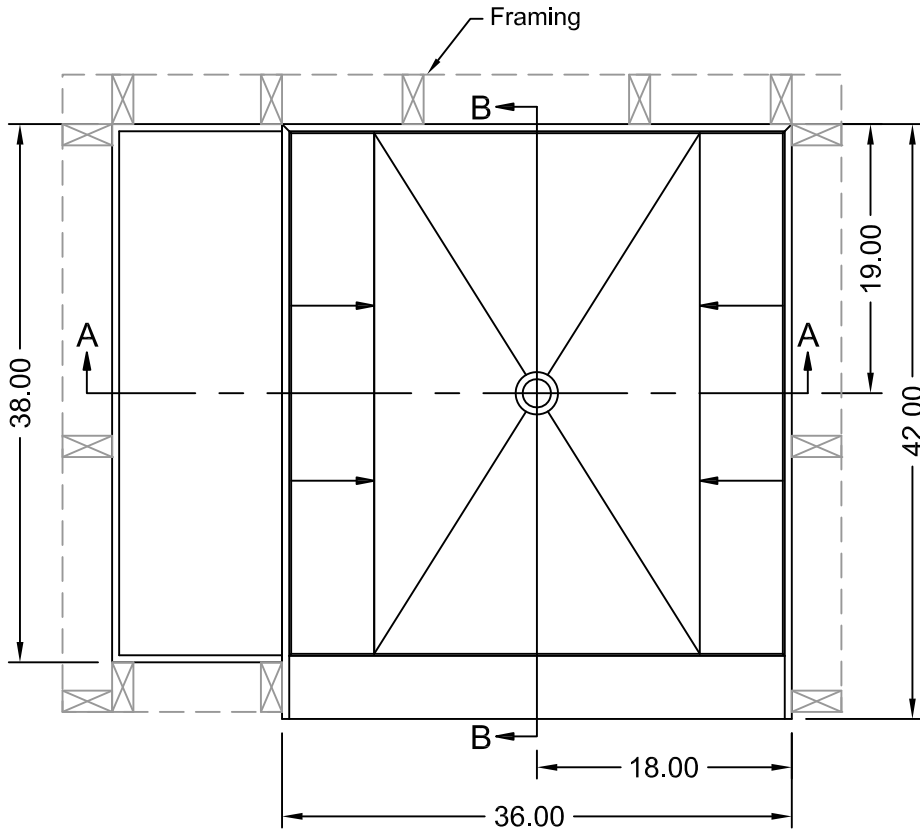

TILE REDI® BASE'N BENCH® SHOWER KIT

REDI BASE®
WITH REDI BENCH®

MODEL
P4236C-RB42-KIT

(Not to scale)

SECTION A-A