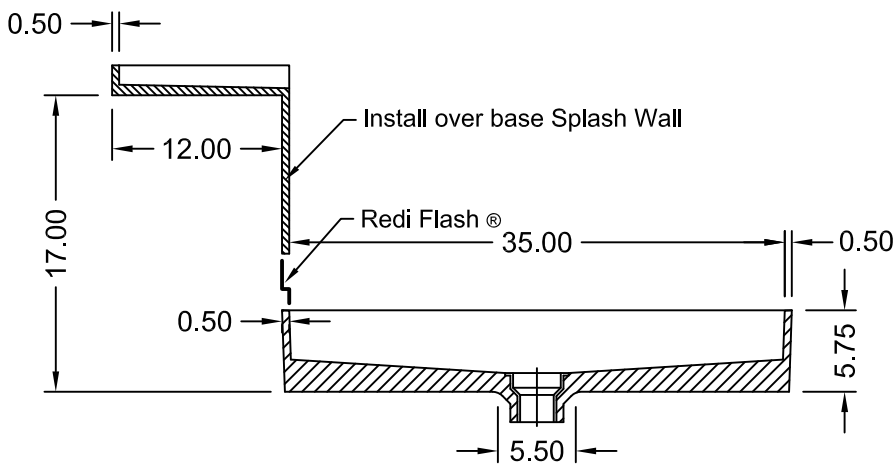

TILE REDI® BASE'N BENCH® SHOWER KIT

REDI BASE®
WITH REDI BENCH®

MODEL
P4236C-RB42-KIT

(Not to scale)

SECTION A-A