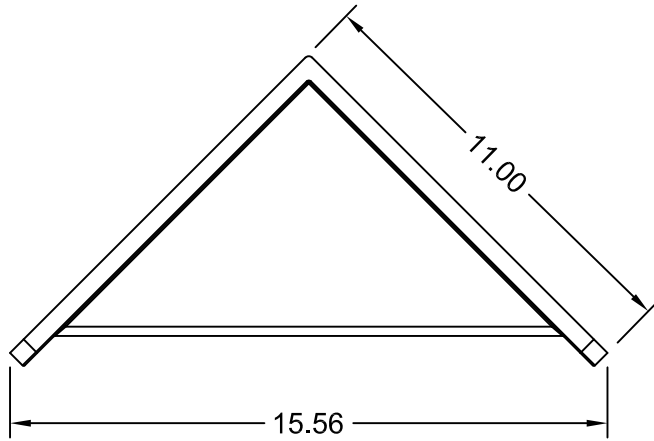

(Not to scale)

Ø 0.19 THRU C'SINK  
FOR DRYWALL  
SCREW (6) PLS.