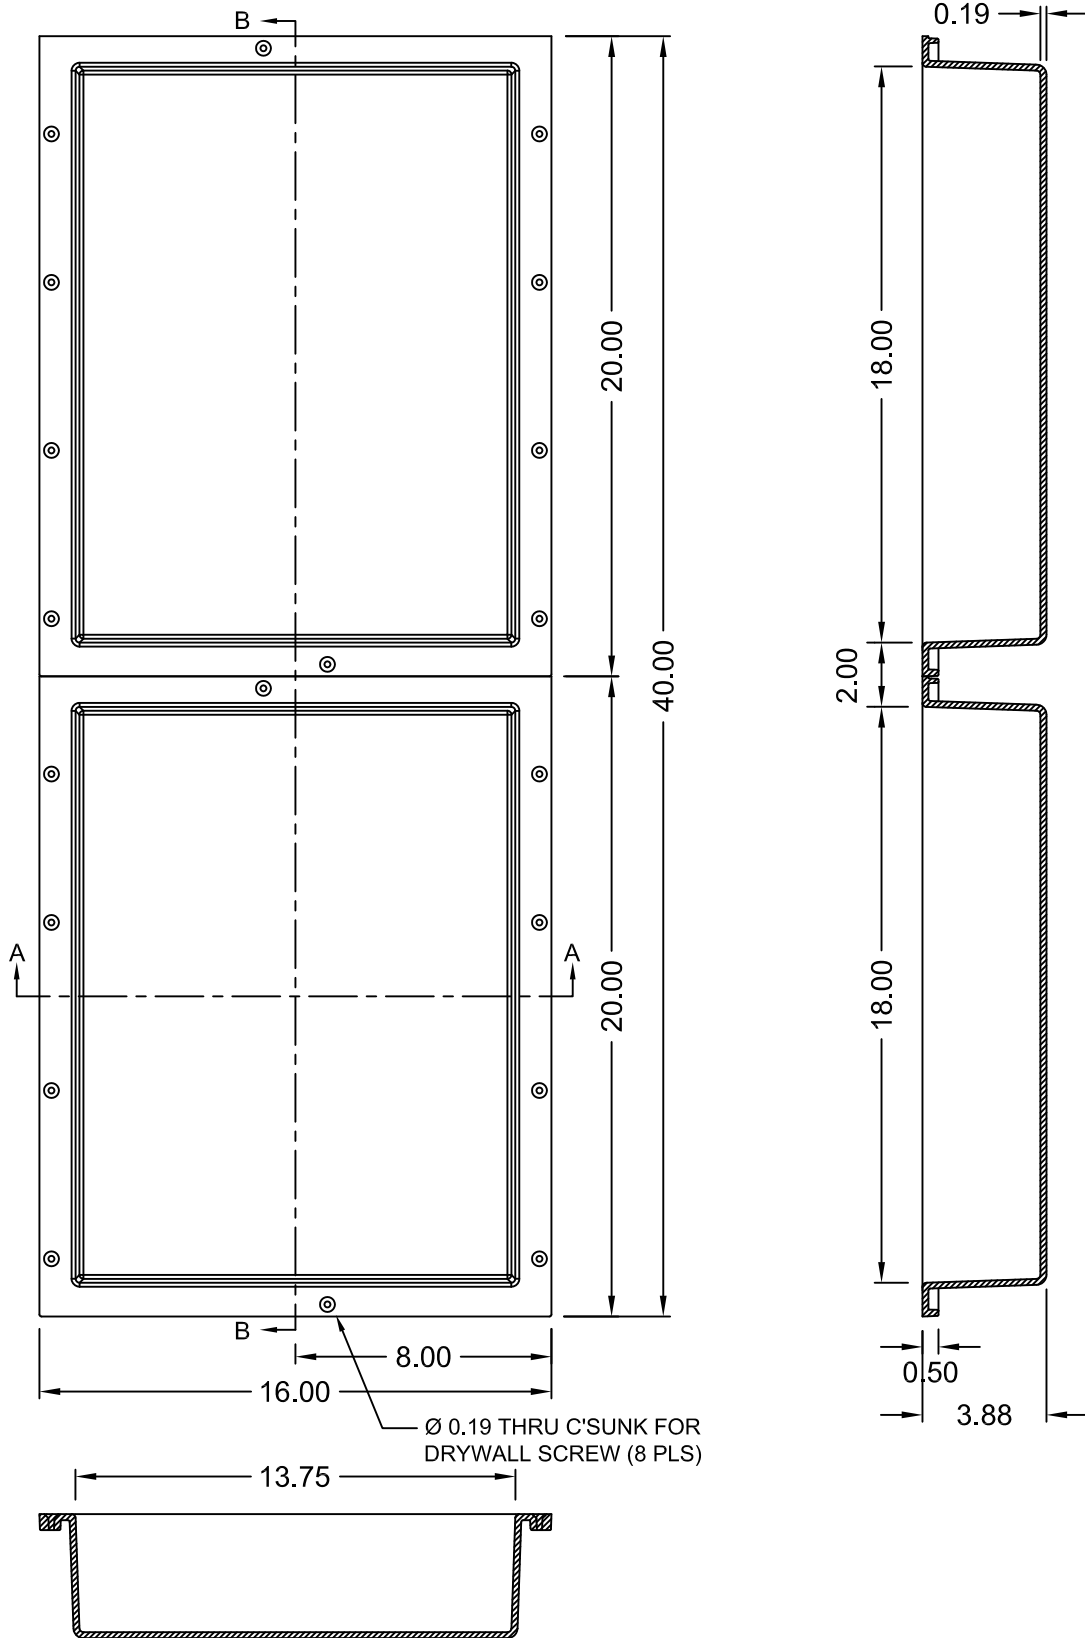

(Not to scale)

SECTION A-A

SECTION B-B

Toll Free 800.232.6156 techsupport@tileredi.com  
 Tel: 954.323.0125  
 Fax: 954.344.8064 www.tileredi.com

2015.03.18