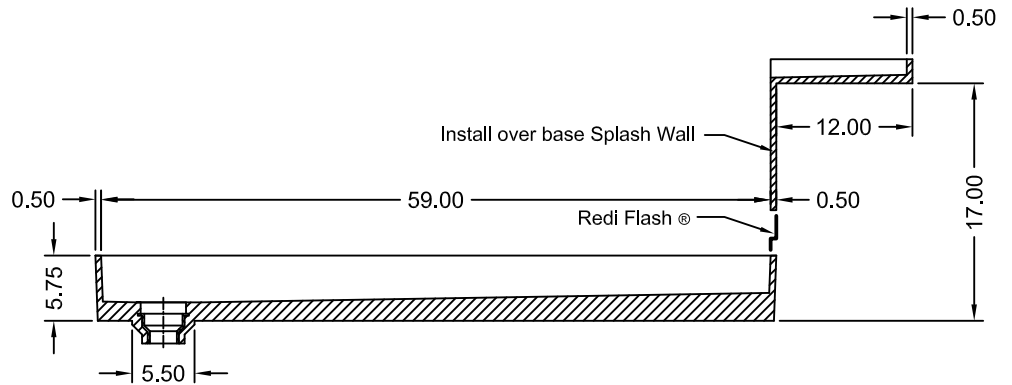

TILE REDI[®] BASE'N BENCH[®] SHOWER KIT

REDI TRENCH[®]
WITH REDI BENCH[®]

MODEL
RT3060L-MB-RB30-KIT-2.5

(Not to scale)

SECTION A-A