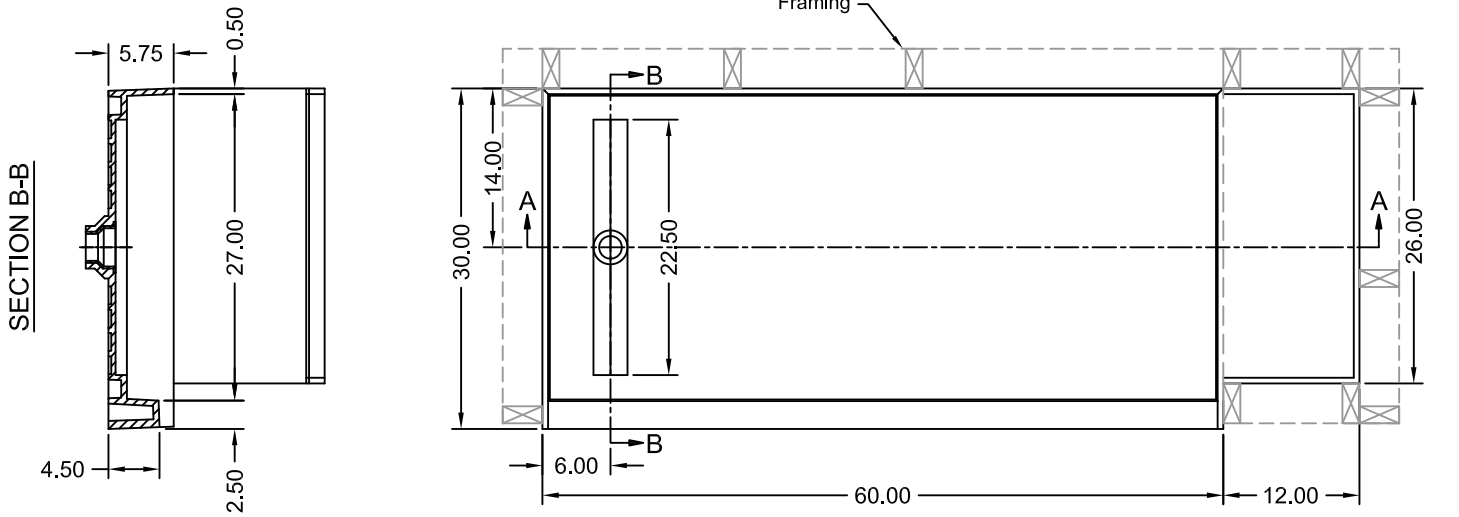

TILE REDI[®] BASE'N BENCH[®] SHOWER KIT

REDI TRENCH[®]
WITH REDI BENCH[®]

MODEL
RT3060L-MB-RB30-KIT-2.5

(Not to scale)

SECTION A-A