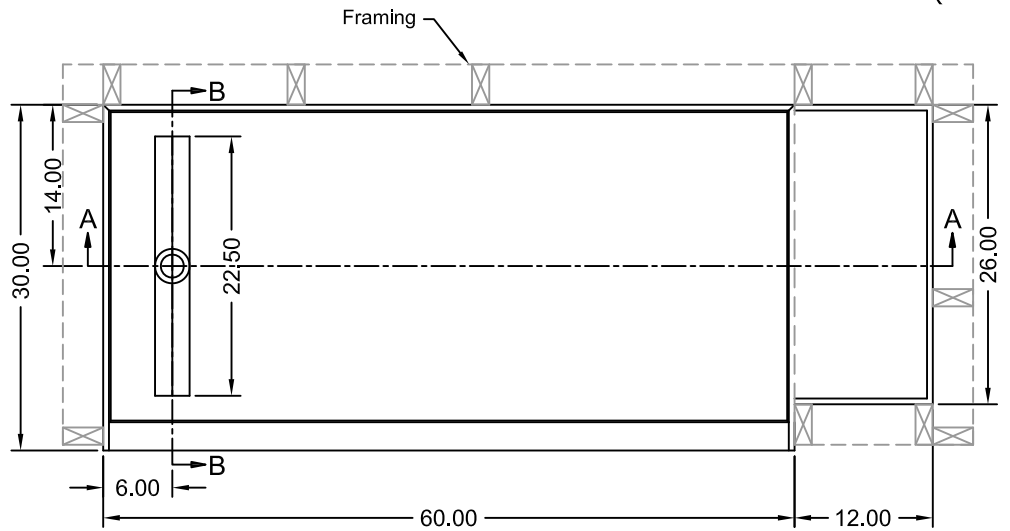

TILE REDI® BASE'N BENCH® SHOWER KIT

REDI TRENCH®
WITH REDI BENCH®

MODEL
RT3060L-OB-RB30-KIT-2.5

(Not to scale)

SECTION A-A