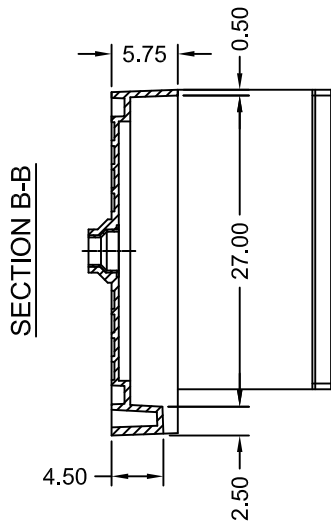

TILE REDI® BASE'N BENCH® SHOWER KIT

REDI TRENCH®
WITH REDI BENCH®

MODEL
RT3060L-OB-RB30-KIT-2.5

(Not to scale)

SECTION A-A