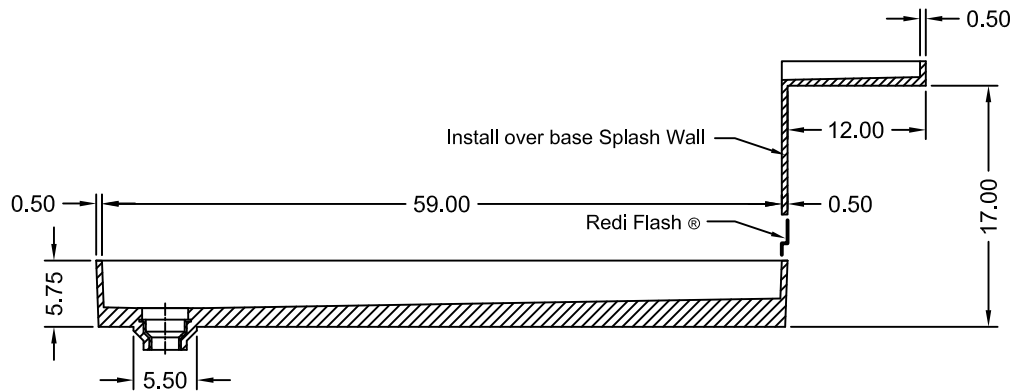

TILE REDI® BASE'N BENCH® SHOWER KIT

REDI TRENCH®
WITH REDI BENCH®

MODEL
RT3060L-OB-RB30-KIT-2.5

(Not to scale)

SECTION A-A