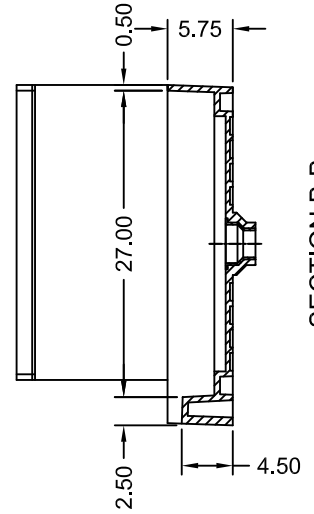

TILE REDI® BASE'N BENCH® SHOWER KIT

REDI TRENCH®
WITH REDI BENCH®

MODEL
RT3060R-MB-RB30-KIT-2.5

(Not to scale)

SECTION A-A