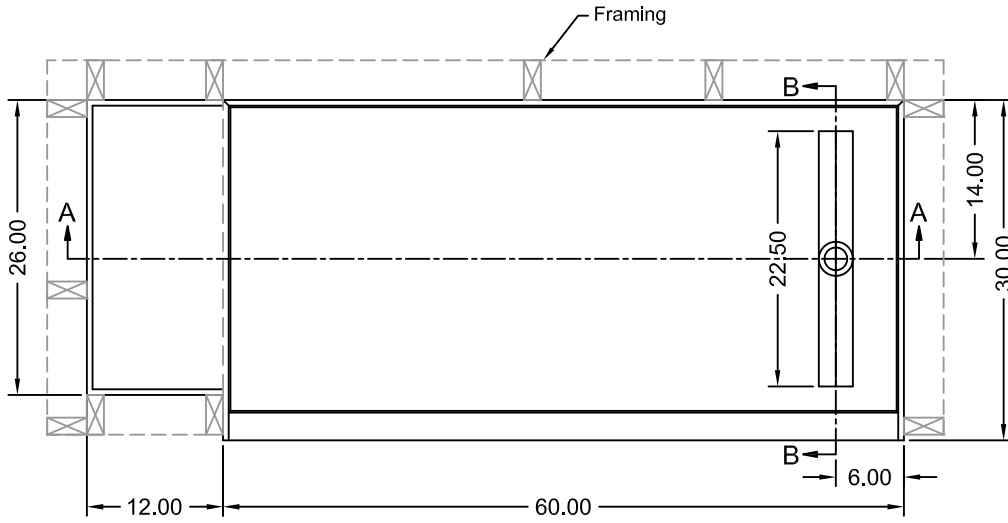

TILE REDI® BASE'N BENCH® SHOWER KIT

REDI TRENCH®
WITH REDI BENCH®

MODEL
RT3060R-MB-RB30-KIT-2.5

(Not to scale)

SECTION A-A