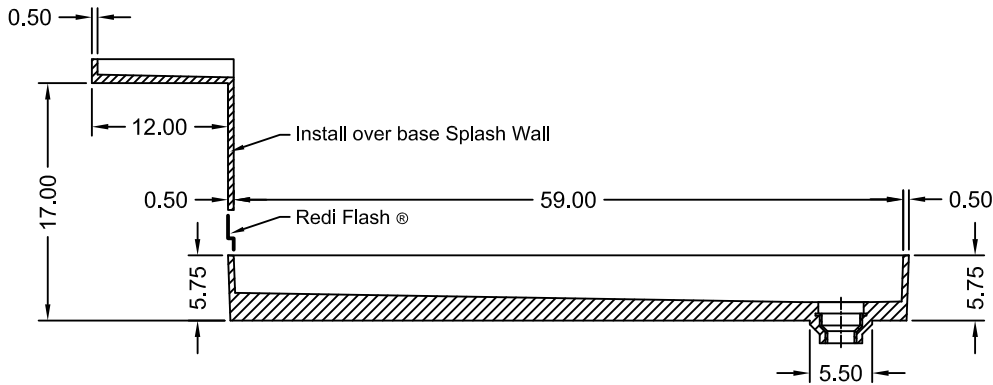

TILE REDI® BASE'N BENCH® SHOWER KIT

REDI TRENCH®
WITH REDI BENCH®

MODEL
RT3060R-MB-RB30-KIT-2.5

(Not to scale)

SECTION A-A