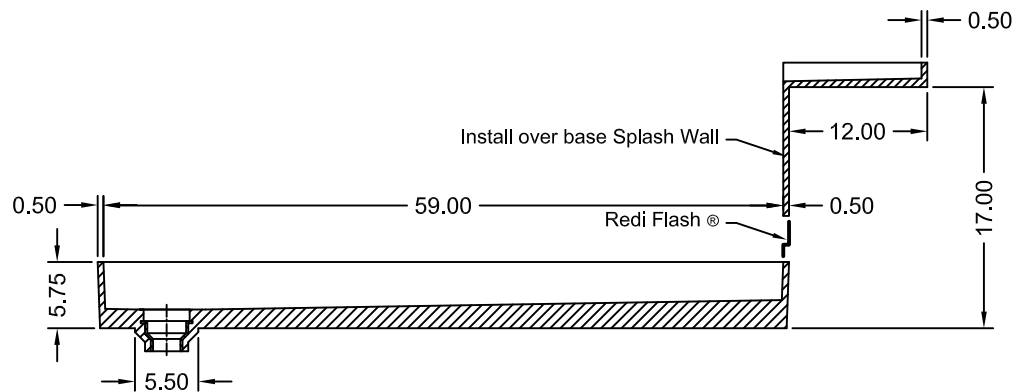

TILE REDI® BASE'N BENCH® SHOWER KIT

REDI TRENCH®
WITH REDI BENCH®

MODEL
RT3260L-OB-RB32-KIT-2.5

(Not to scale)

SECTION A-A