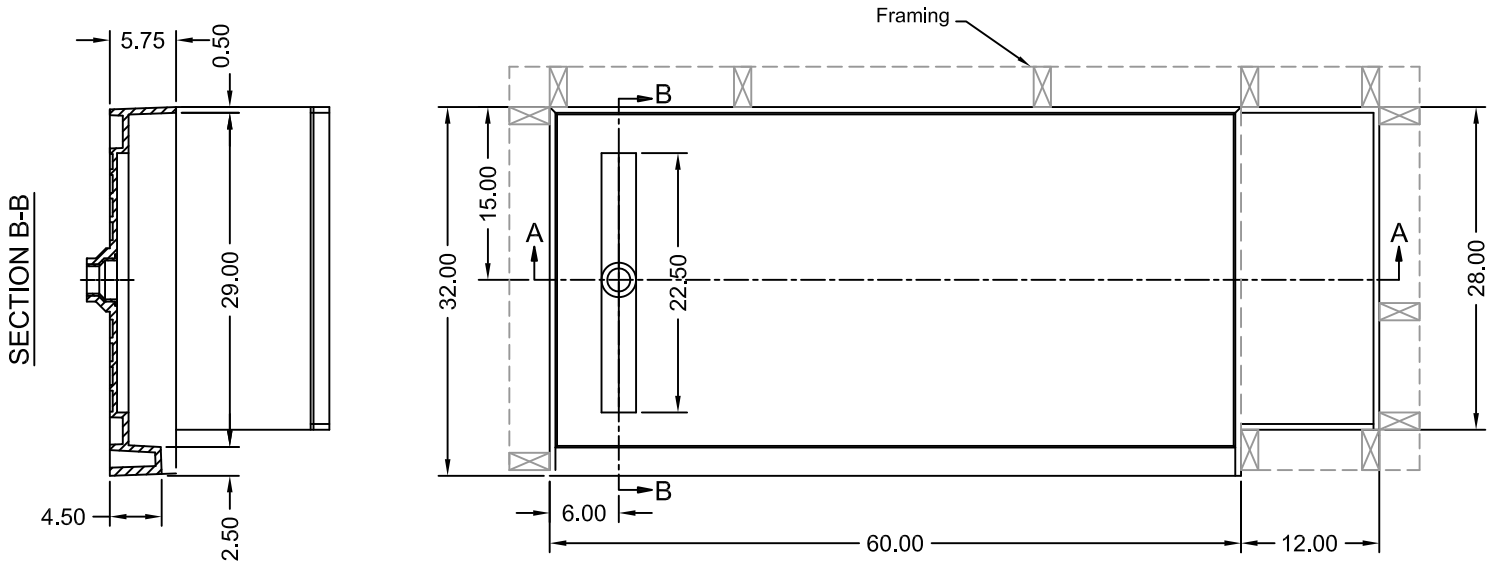

TILE REDI® BASE'N BENCH® SHOWER KIT

REDI TRENCH®
WITH REDI BENCH®

MODEL
RT3260L-OB-RB32-KIT-2.5

(Not to scale)

SECTION A-A