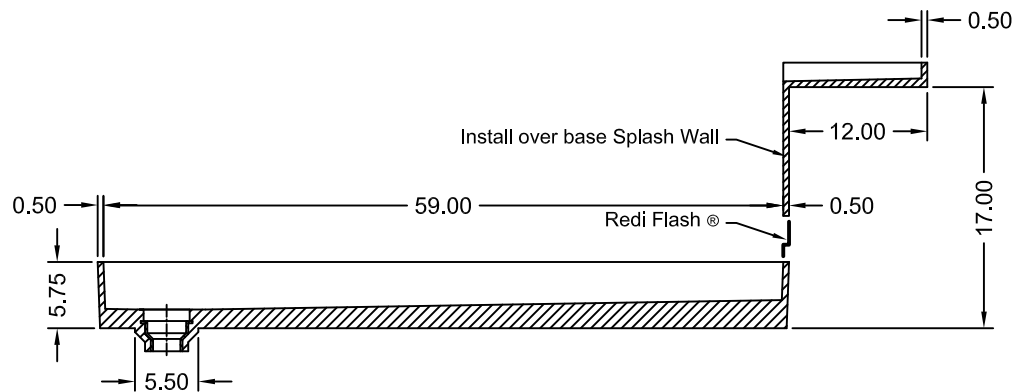

TILE REDI® BASE'N BENCH® SHOWER KIT

REDI TRENCH®
WITH REDI BENCH®

MODEL
RT3260L-OB-RB32-KIT-2.5

(Not to scale)

SECTION A-A