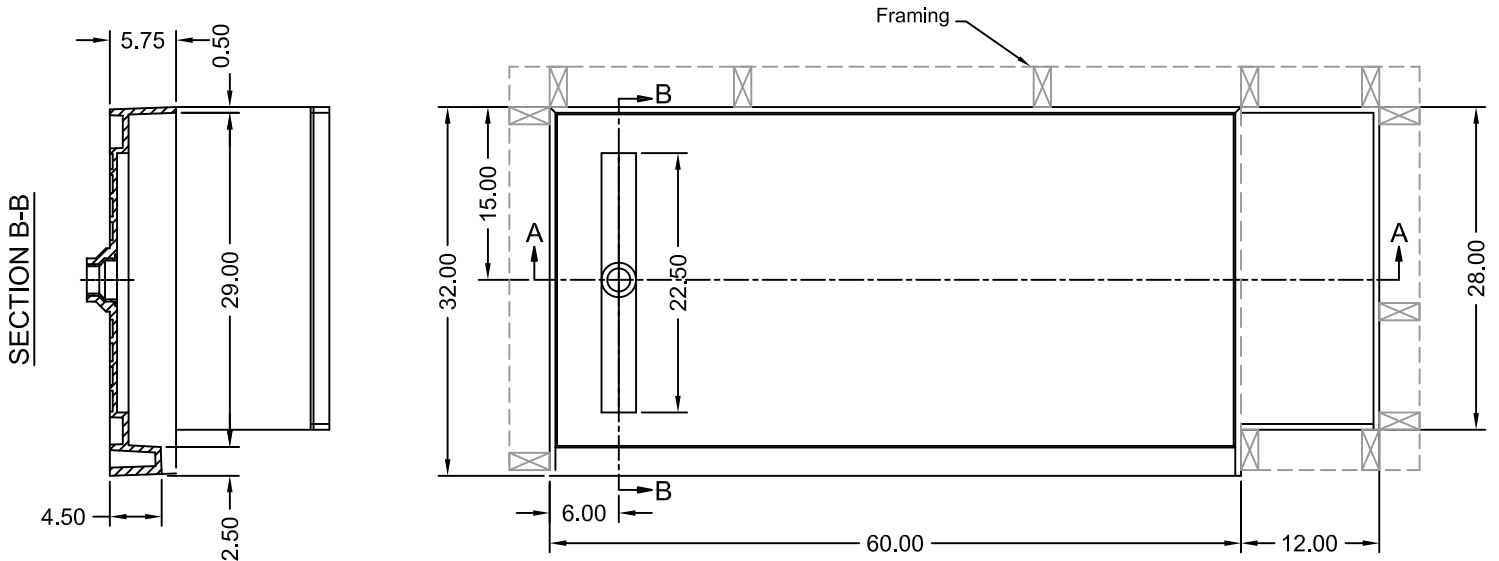

TILE REDI® BASE'N BENCH® SHOWER KIT

REDI TRENCH®
WITH REDI BENCH®

MODEL
RT3260L-OB-RB32-KIT-2.5

(Not to scale)

SECTION A-A