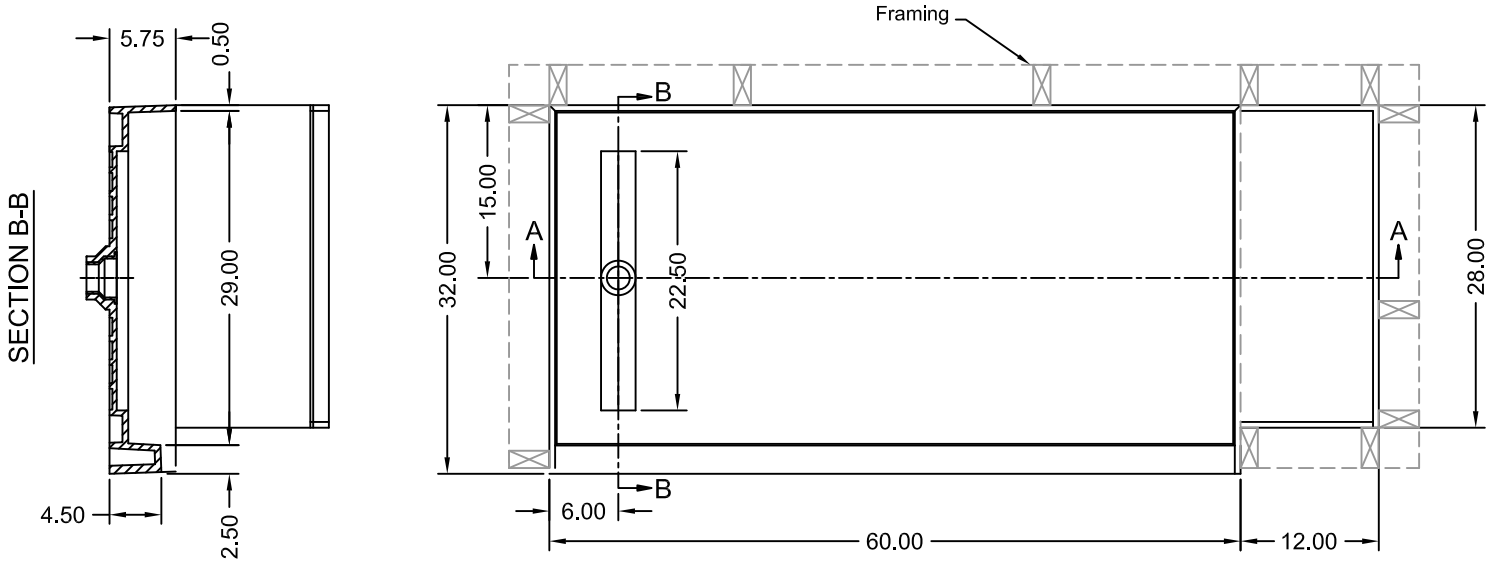

TILE REDI® BASE'N BENCH® SHOWER KIT

REDI TRENCH®
WITH REDI BENCH®

MODEL
RT3260L-TT-RB32-KIT-2.5

(Not to scale)

SECTION A-A