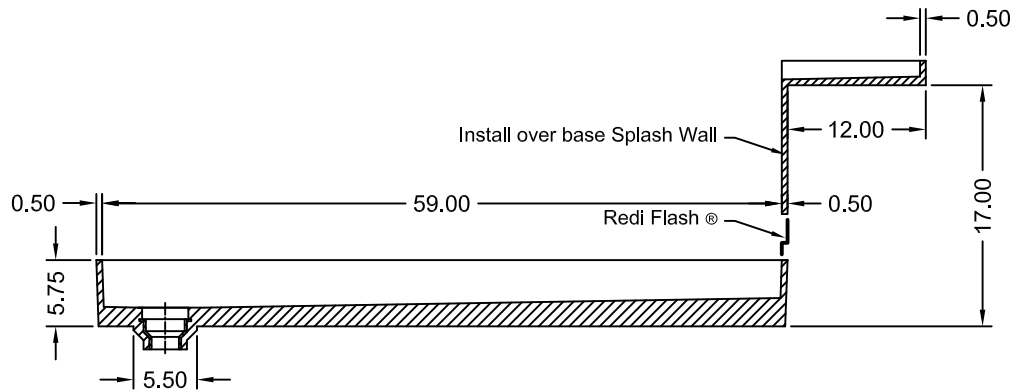

TILE REDI® BASE'N BENCH® SHOWER KIT

REDI TRENCH®
WITH REDI BENCH®

MODEL
RT3260L-TT-RB32-KIT-2.5

(Not to scale)

SECTION A-A