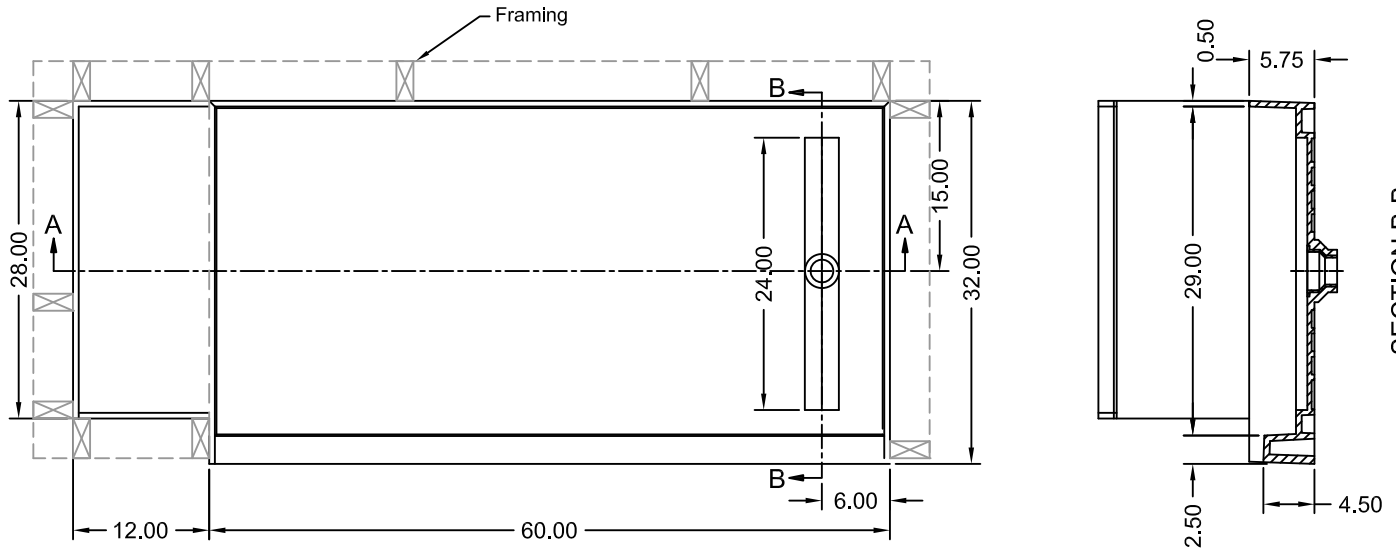

TILE REDI® BASE'N BENCH® SHOWER KIT

REDI TRENCH®
WITH REDI BENCH®

MODEL
RT3260R-MB-RB32-KIT-2.5

(Not to scale)

SECTION A-A