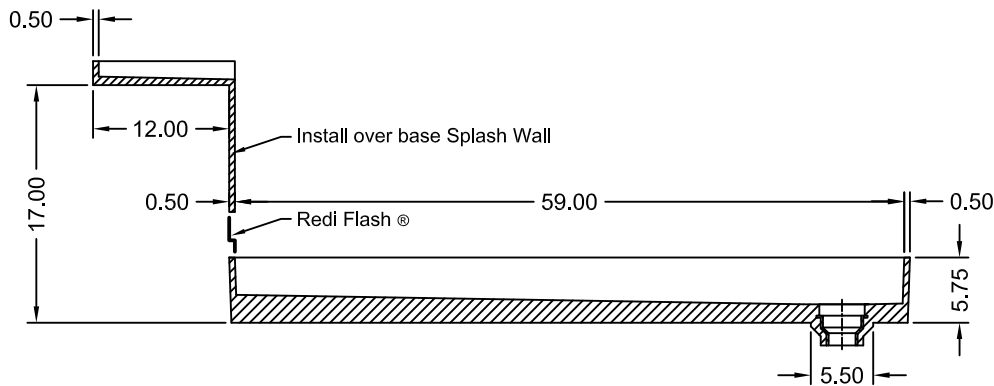

TILE REDI® BASE'N BENCH® SHOWER KIT

REDI TRENCH®
WITH REDI BENCH®

MODEL
RT3260R-MB-RB32-KIT-2.5

(Not to scale)

SECTION A-A