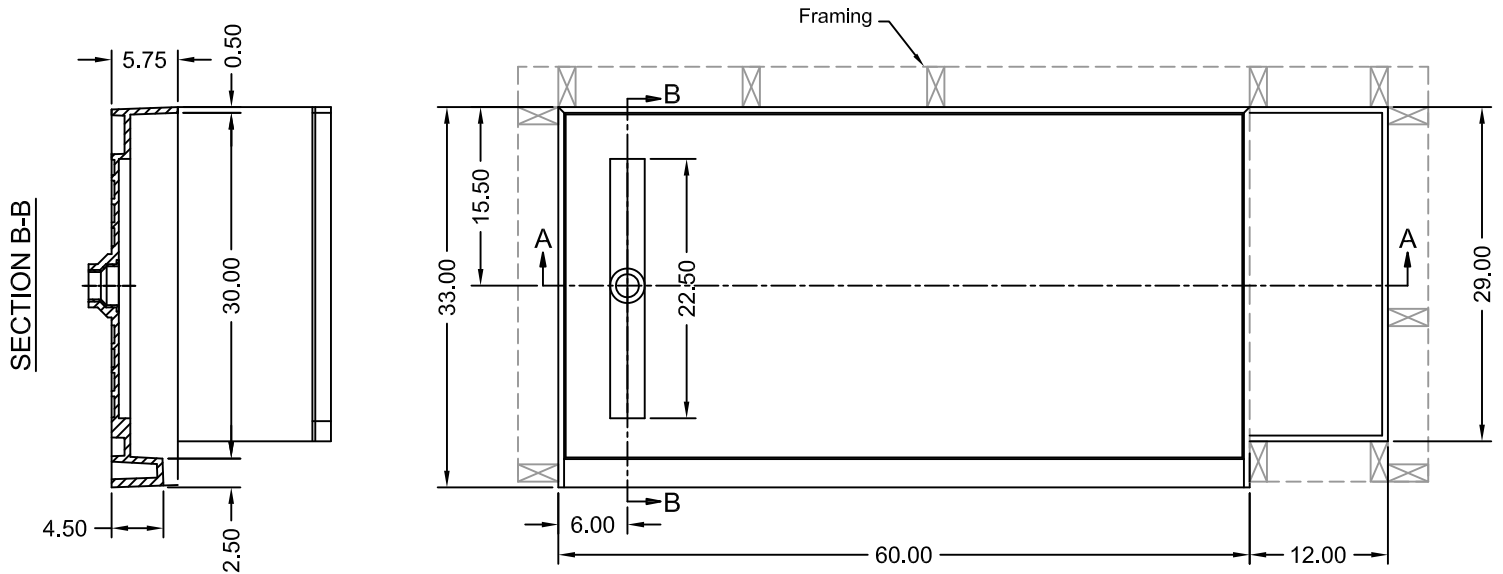

# TILE REDI® BASE'N BENCH® SHOWER KIT

REDI TRENCH®  
WITH REDI BENCH®

MODEL  
RT3360L-BN-RB33-KIT-2.5

(Not to scale)

SECTION A-A