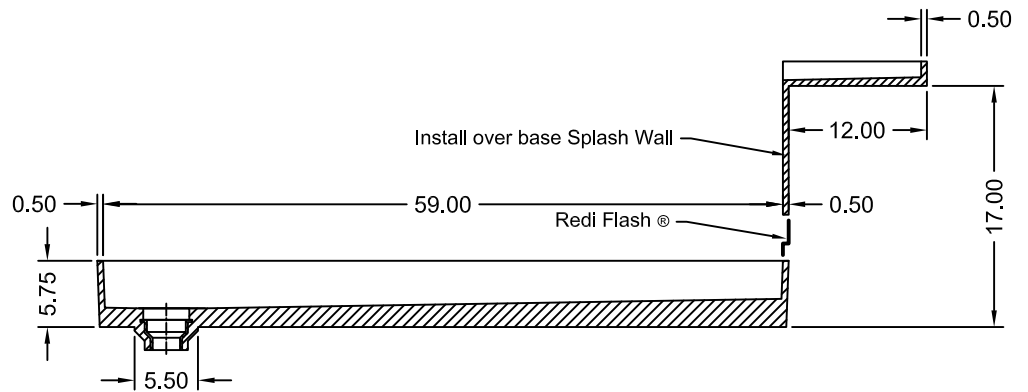

# TILE REDI® BASE'N BENCH® SHOWER KIT

REDI TRENCH®  
WITH REDI BENCH®

MODEL  
RT3360L-BN-RB33-KIT-2.5

(Not to scale)

SECTION A-A