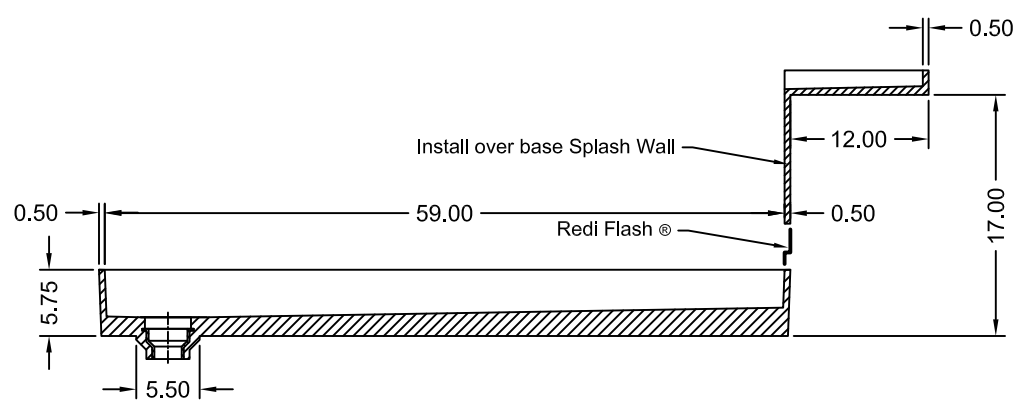

TILE REDI® BASE'N BENCH® SHOWER KIT

REDI TRENCH®
WITH REDI BENCH®

MODEL
RT3360L-PC-RB33-KIT-2.5

(Not to scale)

	ANSI Z124.1-95	ASTM F462-79
	ANSI Z124.2-95	B45.0-02
	ICC/ANSI A117.1-98	B45.5-02
	© 2017 TILE REDI USA, LLC	