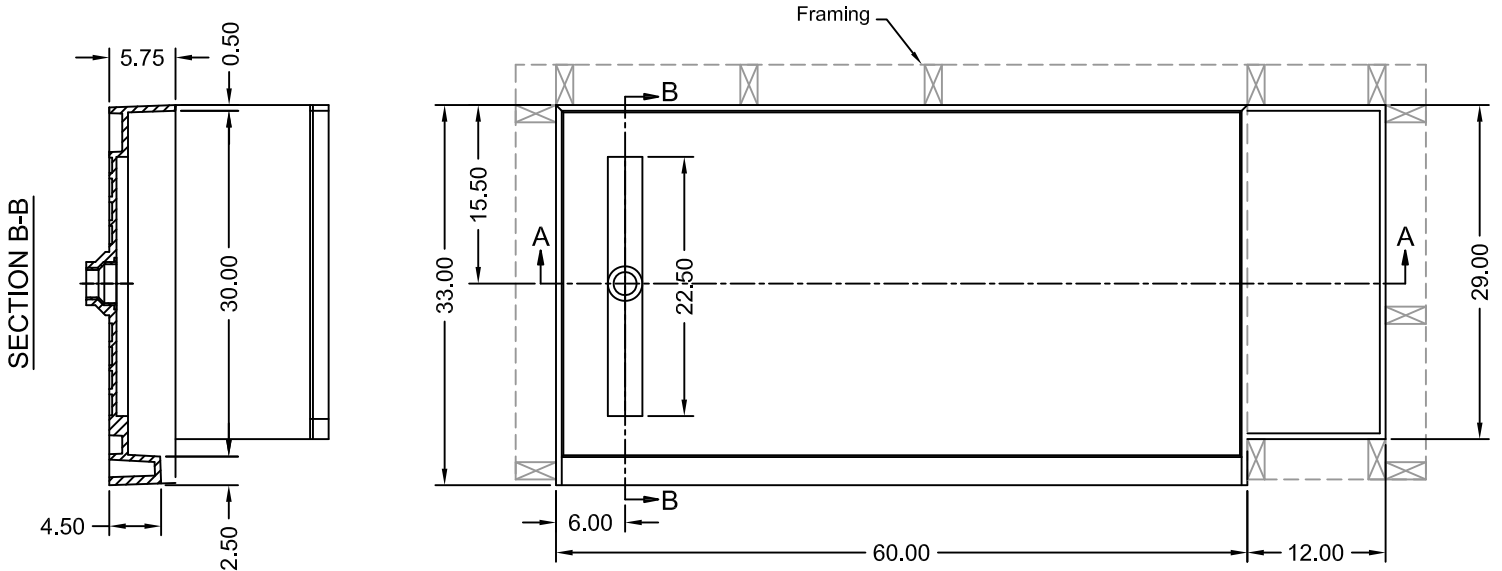

TILE REDI® BASE'N BENCH® SHOWER KIT

REDI TRENCH®
WITH REDI BENCH®

MODEL
RT3360L-PC-RB33-KIT-2.5

(Not to scale)

	ANSI Z124.1-95	ASTM F462-79
	ANSI Z124.2-95	B45.0-02
	ICC/ANSI A117.1-98	B45.5-02
	© 2017 TILE REDI USA, LLC	