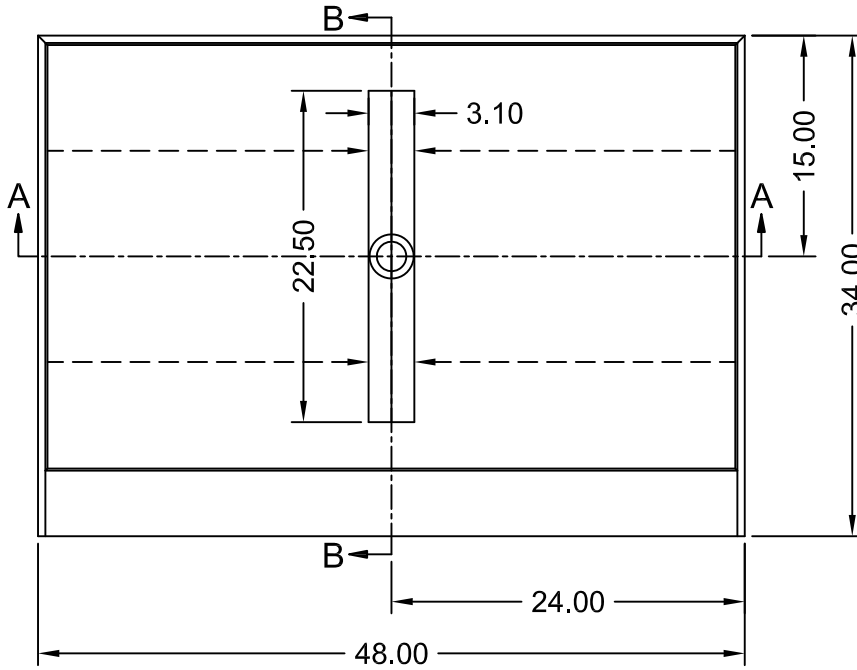

(Not to scale)

ANSI Z124.1-95  
ANSI Z124.2-95  
ICC/ANSI A117.1.98

ASTM F462-79  
B45.0-02  
B45.5-02

Toll Free 800.232.6156  
Tel: 954.323.0125  
Fax: 954.344.8064

techsupport@tileredi.com  
www.tileredi.com