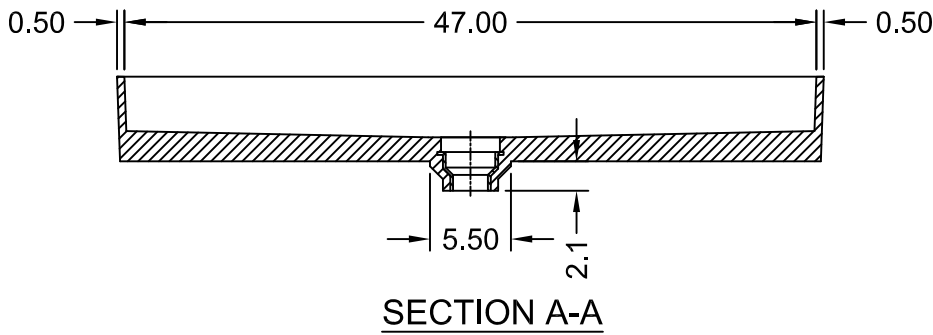

(Not to scale)

ANSI Z124.1-95  
ANSI Z124.2-95  
ICC/ANSI A117.1.98

ASTM F462-79  
B45.0-02  
B45.5-02

Toll Free 800.232.6156  
Tel: 954.323.0125  
Fax: 954.344.8064

techsupport@tileredi.com  
www.tileredi.com