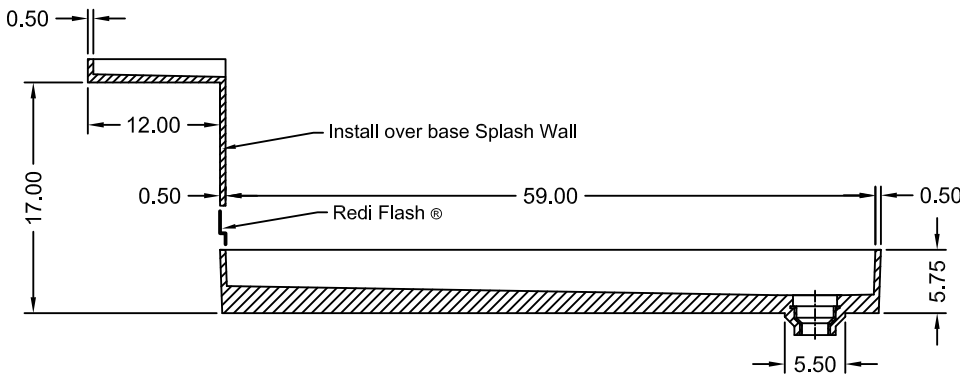

TILE REDI[®] BASE'N BENCH[®] SHOWER KIT

REDI TRENCH[®]
WITH REDI BENCH[®]

MODEL
RT3460R-MB-RB34-KIT-2.5

(Not to scale)

SECTION A-A