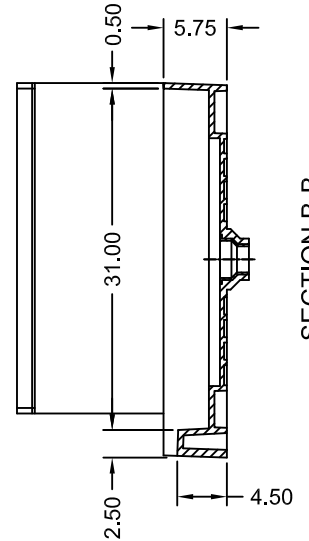

TILE REDI[®] BASE'N BENCH[®] SHOWER KIT

REDI TRENCH[®]
WITH REDI BENCH[®]

MODEL
RT3460R-MB-RB34-KIT-2.5

(Not to scale)

SECTION A-A