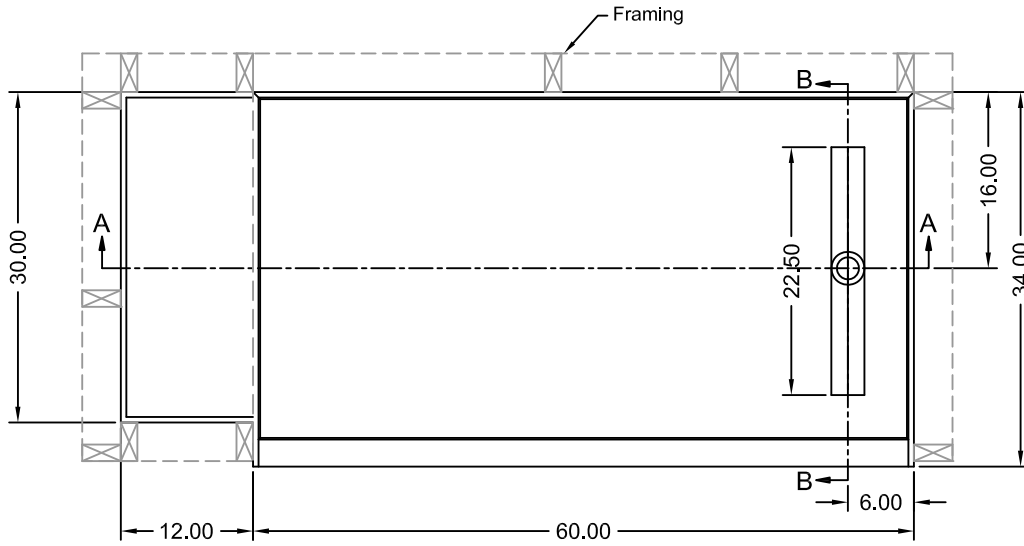

TILE REDI[®] BASE'N BENCH[®] SHOWER KIT

REDI TRENCH[®]
WITH REDI BENCH[®]

MODEL
RT3460R-MB-RB34-KIT-2.5

(Not to scale)

SECTION A-A