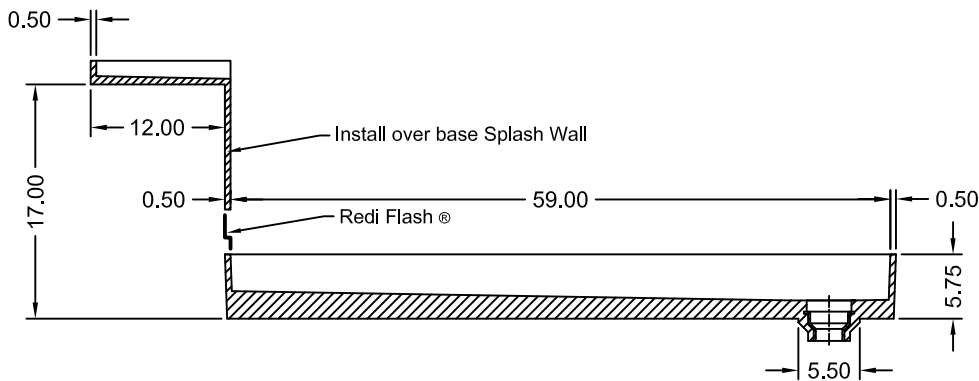

TILE REDI® BASE'N BENCH® SHOWER KIT

REDI TRENCH®
WITH REDI BENCH®

MODEL
RT3460R-PC-RB34-KIT-2.5

(Not to scale)

SECTION A-A