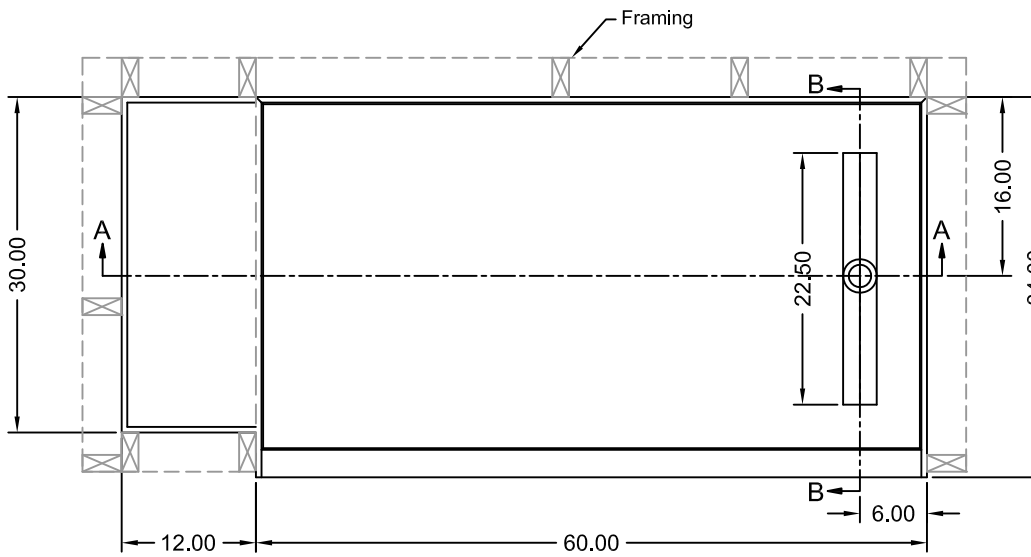

TILE REDI® BASE'N BENCH® SHOWER KIT

REDI TRENCH®
WITH REDI BENCH®

MODEL
RT3460R-PC-RB34-KIT-2.5

(Not to scale)

SECTION A-A