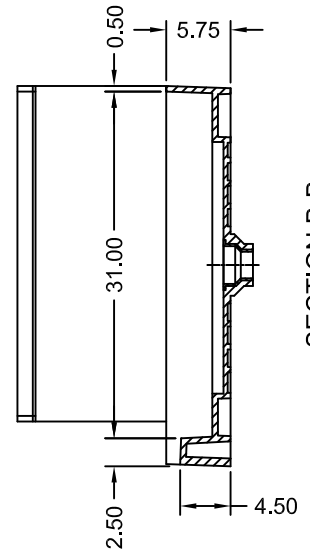

TILE REDI® BASE'N BENCH® SHOWER KIT

REDI TRENCH®
WITH REDI BENCH®

MODEL
RT3460R-PC-RB34-KIT-2.5

(Not to scale)

SECTION A-A