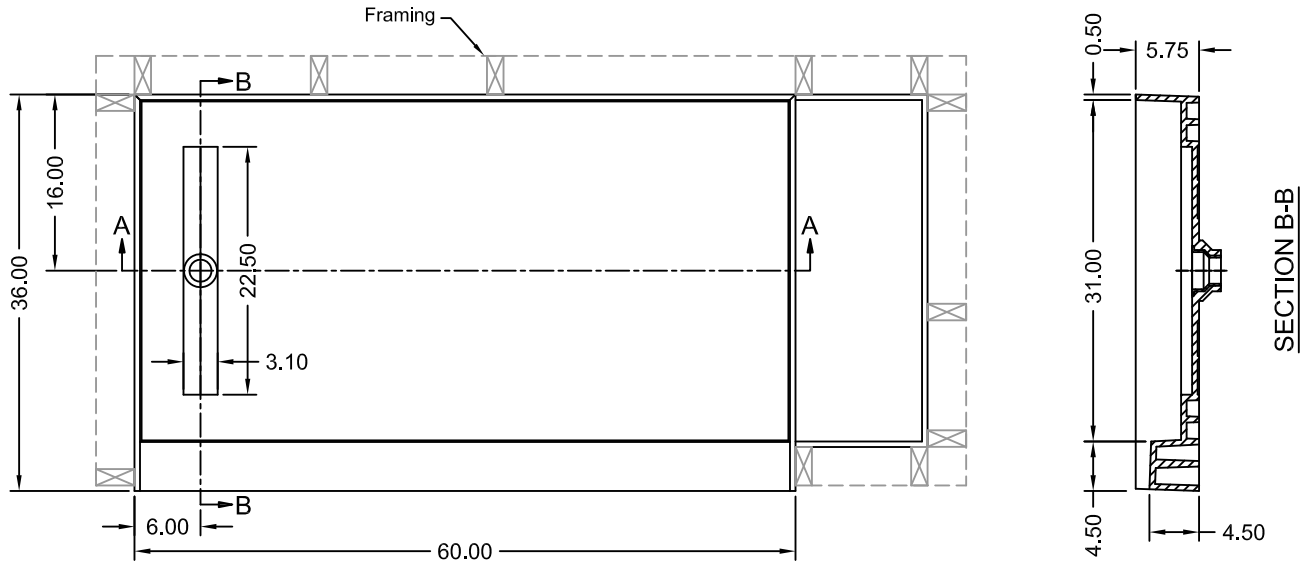

# TILE REDI® BASE'N BENCH® SHOWER KIT

REDI TRENCH®  
WITH REDI BENCH®

MODEL  
RT3660L-MB-RB36-KIT

(Not to scale)

SECTION A-A