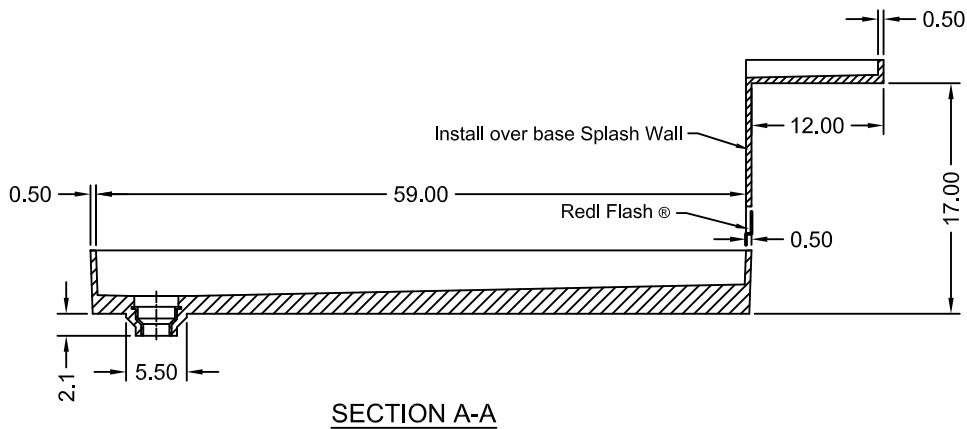

# TILE REDI® BASE'N BENCH® SHOWER KIT

REDI TRENCH®  
WITH REDI BENCH®

MODEL  
RT3660L-MB-RB36-KIT

(Not to scale)

SECTION A-A