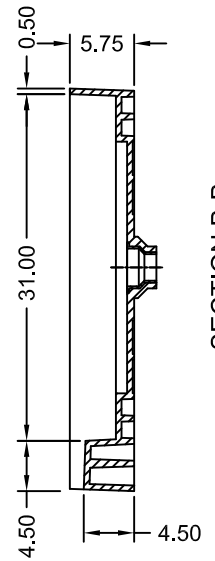

TILE REDI® BASE'N BENCH® SHOWER KIT

REDI TRENCH®
WITH REDI BENCH®

MODEL
RT3660L-PC-RB36-KIT

(Not to scale)

SECTION A-A