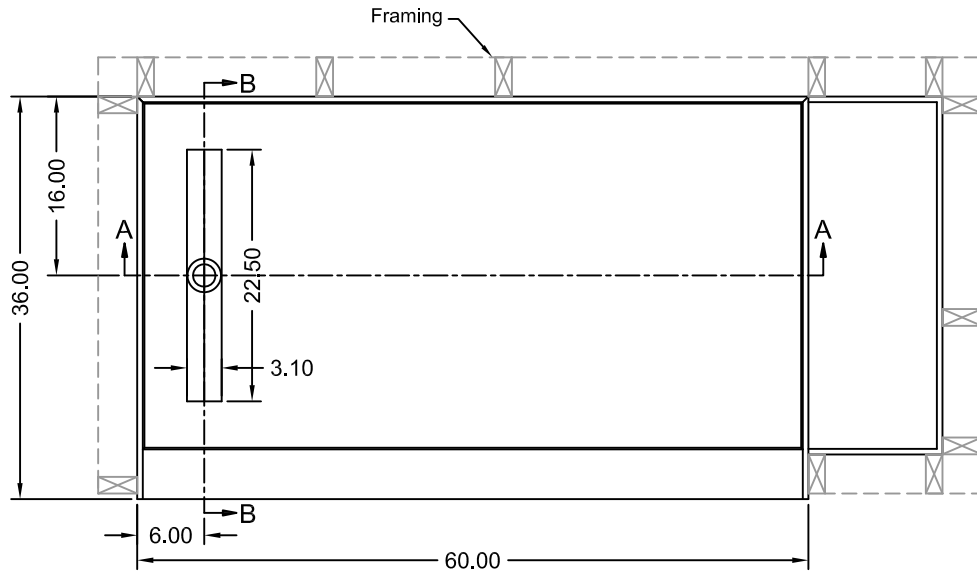

TILE REDI® BASE'N BENCH® SHOWER KIT

REDI TRENCH®
WITH REDI BENCH®

MODEL
RT3660L-PC-RB36-KIT

(Not to scale)

SECTION A-A