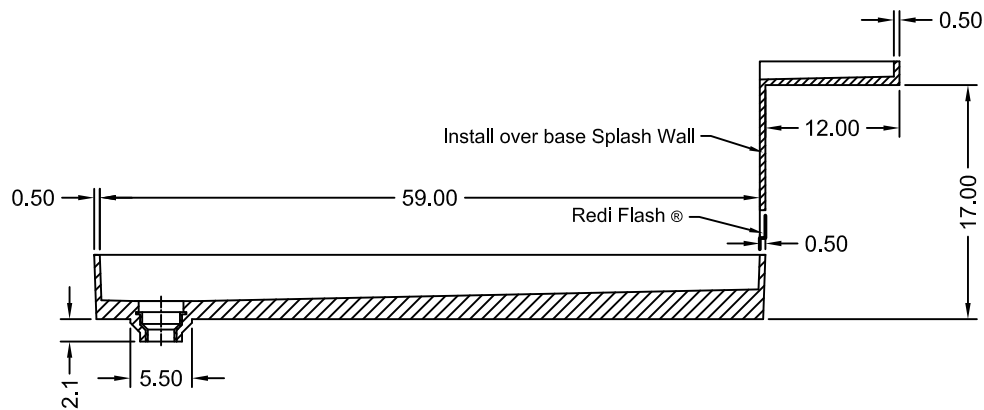

TILE REDI® BASE'N BENCH® SHOWER KIT

REDI TRENCH®
WITH REDI BENCH®

MODEL
RT3660L-PC-RB36-KIT

(Not to scale)

SECTION A-A