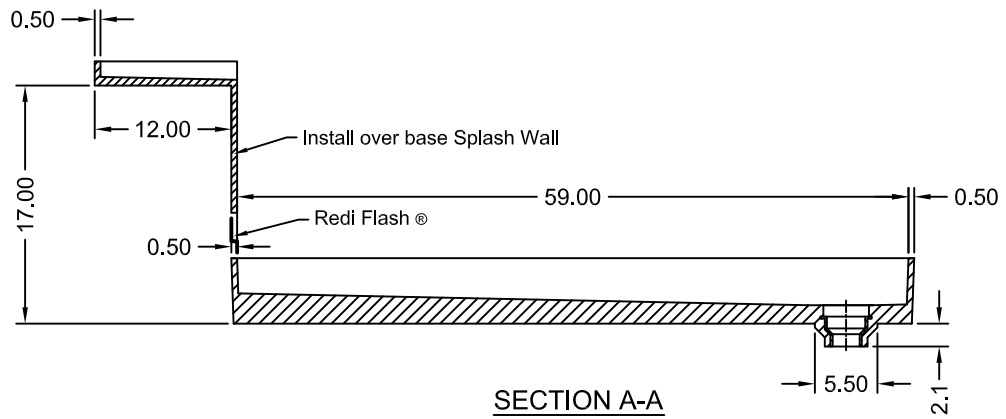

TILE REDI® BASE'N BENCH® SHOWER KIT

REDI TRENCH®
WITH REDI BENCH®

MODEL
RT3660R-PC-RB36-KIT

(Not to scale)

SECTION A-A