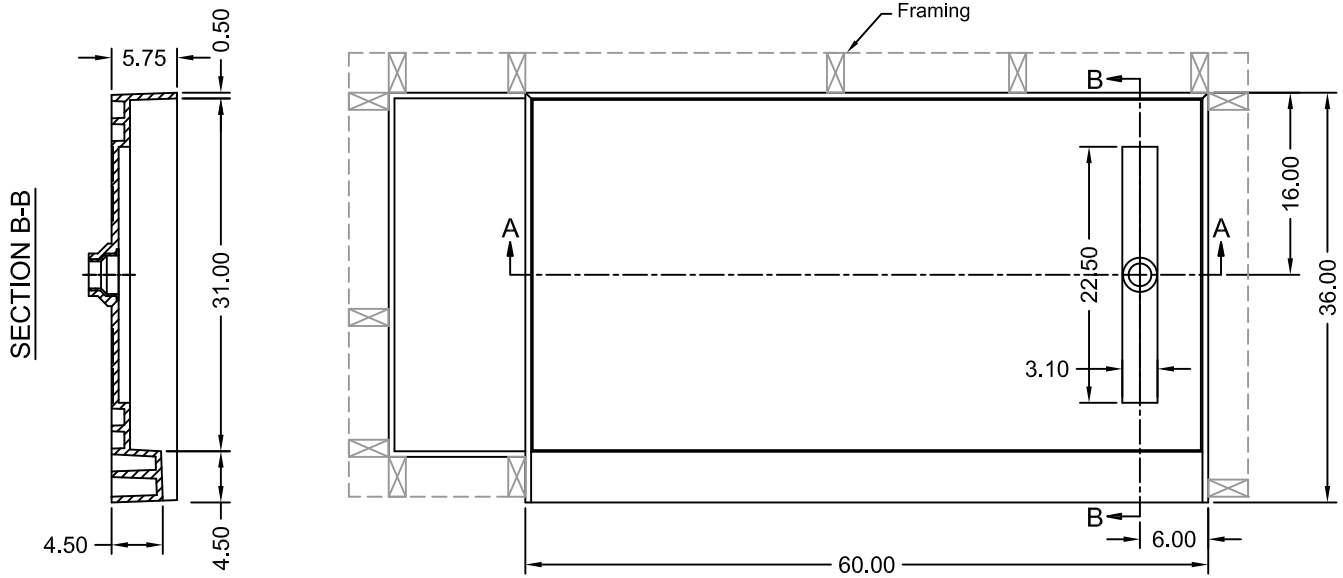

TILE REDI® BASE'N BENCH® SHOWER KIT

REDI TRENCH®
WITH REDI BENCH®

MODEL
RT3660R-PC-RB36-KIT

(Not to scale)

SECTION A-A