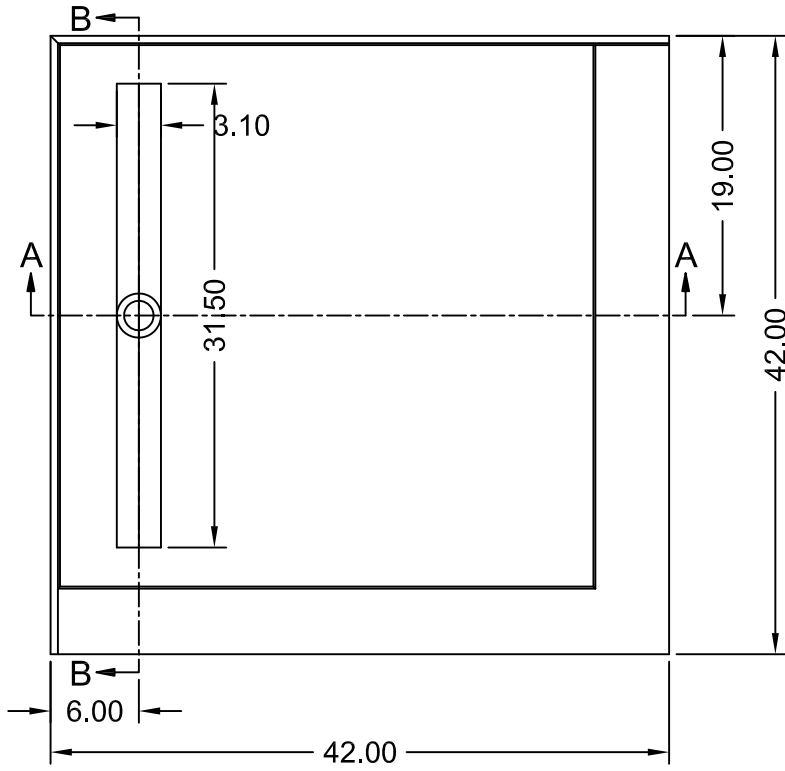

(Not to scale)

SECTION A-A

2015.05.08

	ANSI Z124.1-95	ASTM F462-79	Toll Free 800.232.6156 techsupport@tileredi.com Tel: 954.323.0125 Fax: 954.344.8064 www.tileredi.com
	ANSI Z124.2-95	B45.0-02	
	ICC/ANSI A117.1-98	B45.5-02	
	© 2015 TILE REDI USA, LLC		