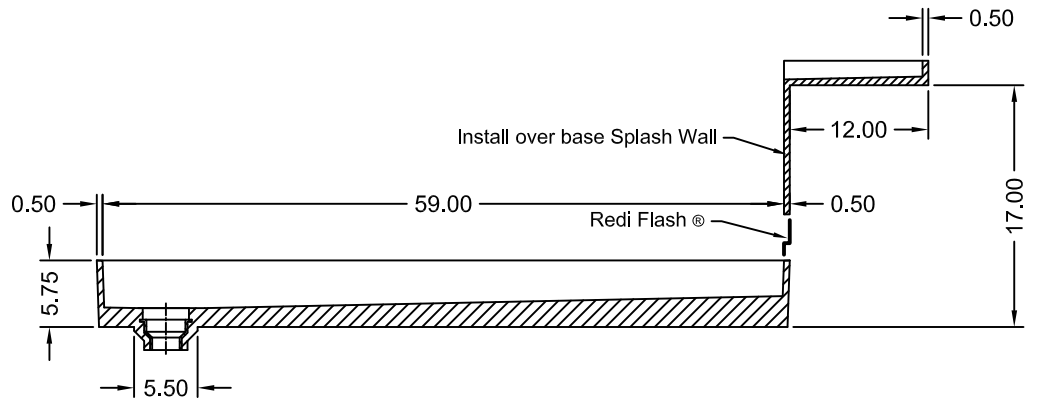

TILE REDI® BASE'N BENCH® SHOWER KIT

REDI TRENCH®
WITH REDI BENCH®

MODEL
RT4260L-PC-RB42-KIT

(Not to scale)

SECTION A-A