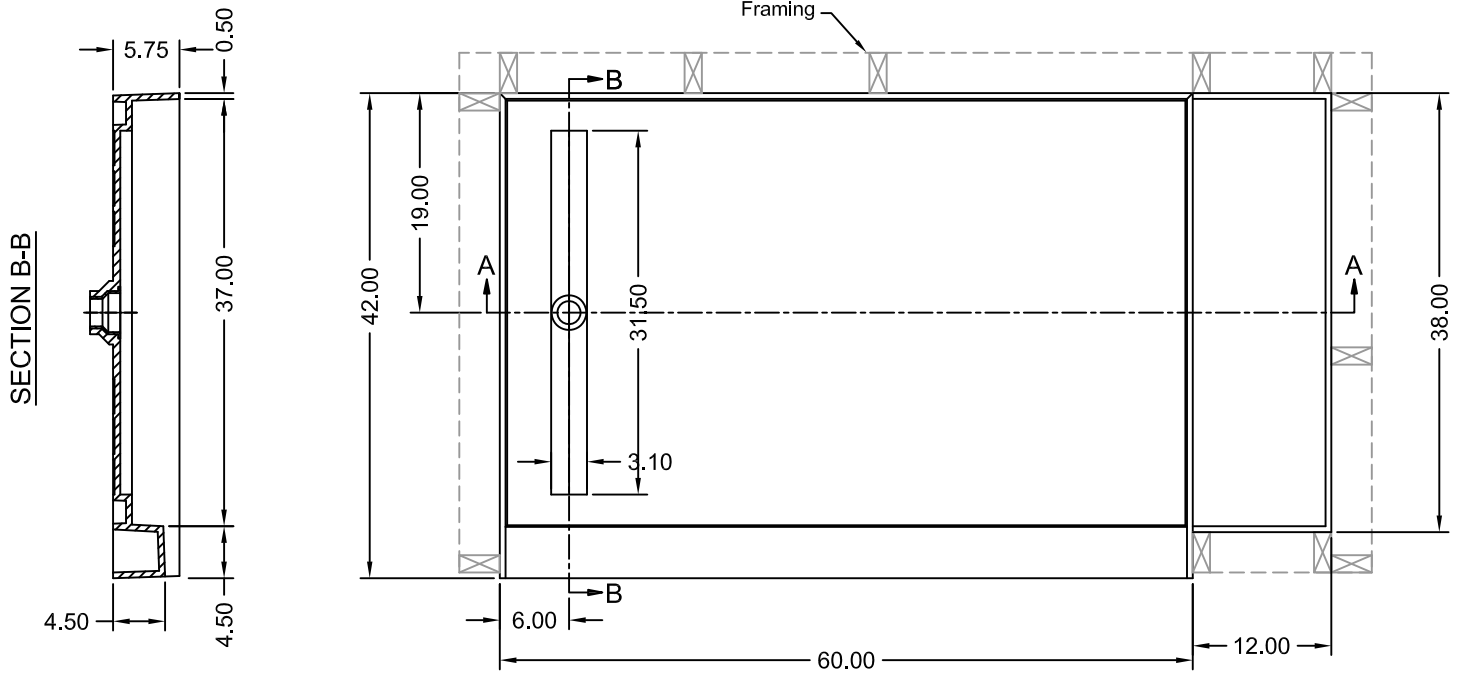

TILE REDI® BASE'N BENCH® SHOWER KIT

REDI TRENCH®
WITH REDI BENCH®

MODEL
RT4260L-PC-RB42-KIT

(Not to scale)

SECTION A-A