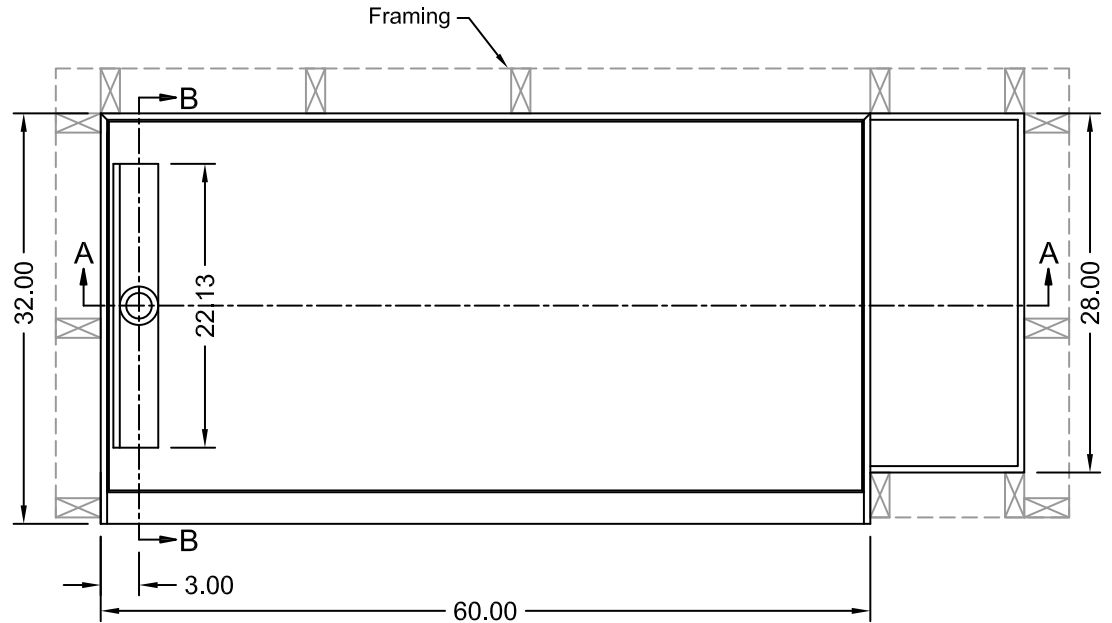

(Not to scale)

ANSI Z124.1-95 ASTM F462-79
ANSI Z124.2-95 B45.0-02
ICC/ANSI A117.1-98 B45.5-02

Toll Free: 800.232.6156
Tel: 954.323.0125
Fax: 954.344.8064

techsupport@tileredi.com
www.tileredi.com

2023.06.08