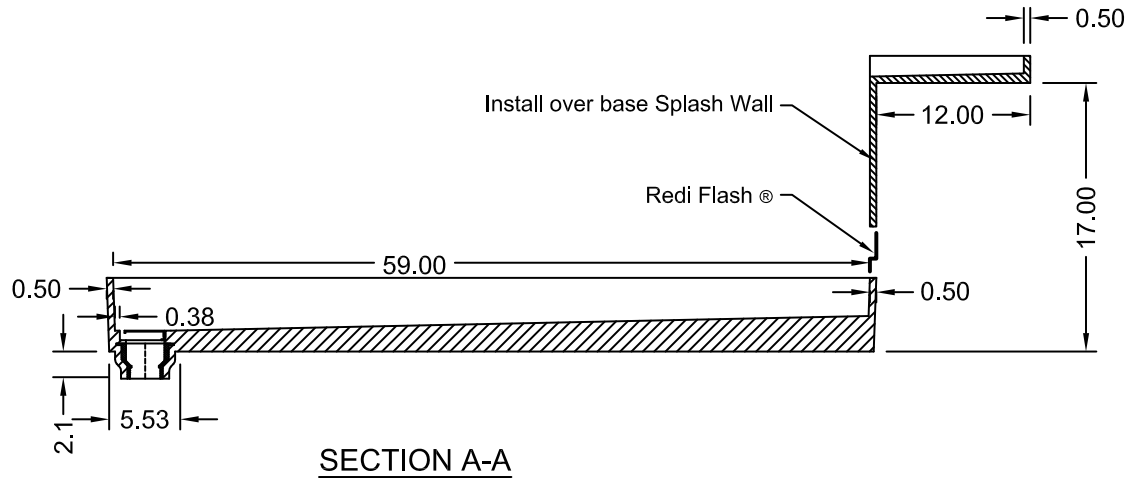

(Not to scale)

ANSI Z124.1-95 ASTM F462-79
ANSI Z124.2-95 B45.0-02
ICC/ANSI A117.1-98 B45.5-02

Toll Free: 800.232.6156
Tel: 954.323.0125
Fax: 954.344.8064

techsupport@tileredi.com
www.tileredi.com

2023.06.08