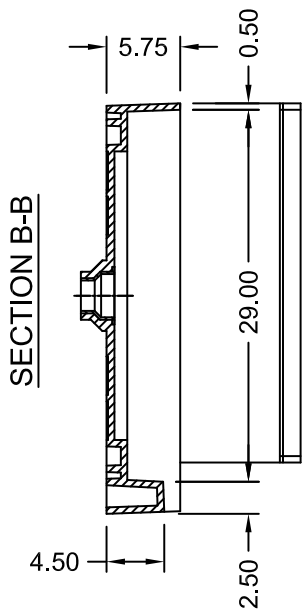

(Not to scale)

ANSI Z124.1-95 ASTM F462-79
ANSI Z124.2-95 B45.0-02
ICC/ANSI A117.1-98 B45.5-02

Toll Free: 800.232.6156
Tel: 954.323.0125
Fax: 954.344.8064

techsupport@tileredi.com
www.tileredi.com

2023.06.08