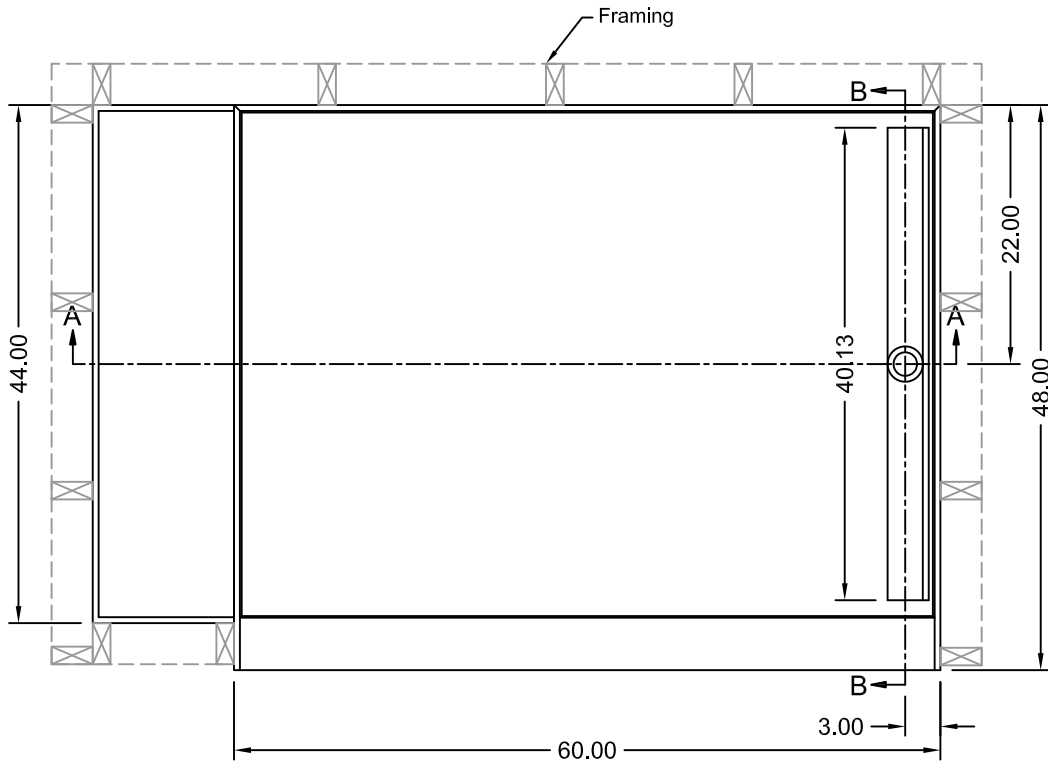

TILE REDI® BASE'N BENCH® SHOWER KIT

WONDERFALL TRENCH®
WITH REDI BENCH®

MODEL
WF4860R-RB48-KIT

(Not to scale)

SECTION A-A