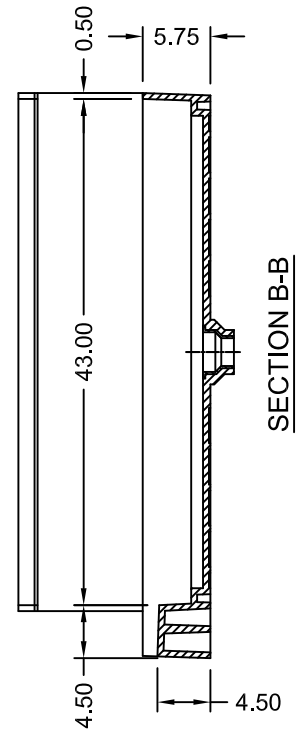

TILE REDI® BASE'N BENCH® SHOWER KIT

WONDERFALL TRENCH®
WITH REDI BENCH®

MODEL
WF4860R-RB48-KIT

(Not to scale)

SECTION A-A