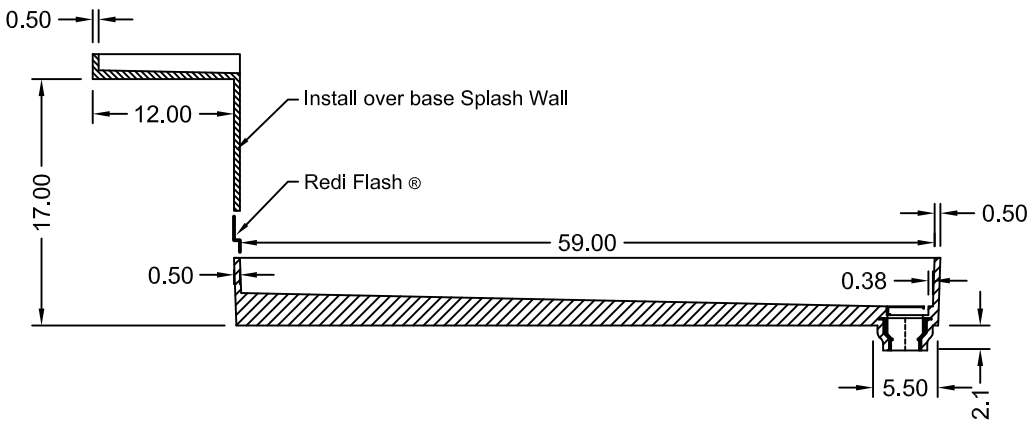

TILE REDI® BASE'N BENCH® SHOWER KIT

WONDERFALL TRENCH®
WITH REDI BENCH®

MODEL
WF4860R-RB48-KIT

(Not to scale)

SECTION A-A